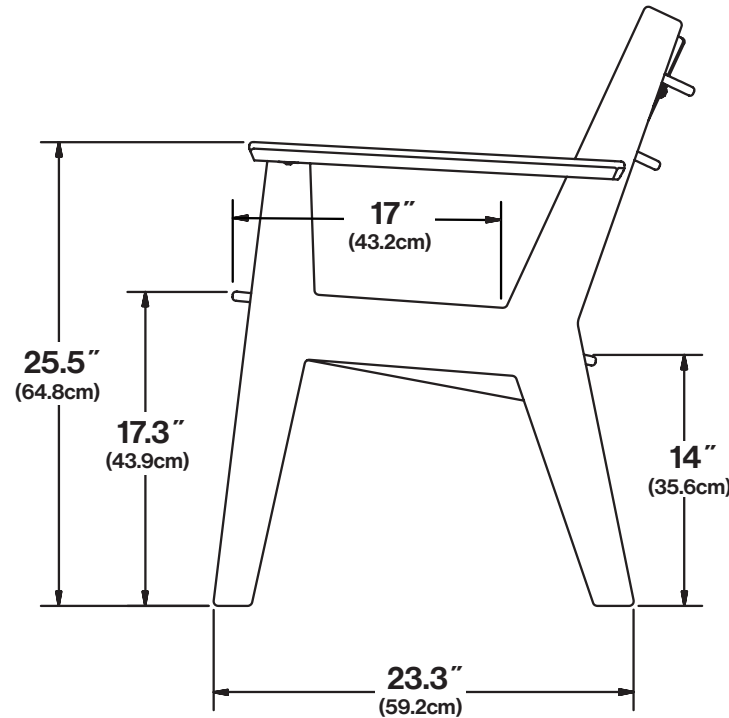

fredricksonn club chair

LL-FDN-CLB-(COLOR CODE)

dimensions:

width: 27.6" (70.1cm)
depth: 23.3" (59.2cm)
height: 33" (83.8cm)

seat dimensions:

seat width: 21" (53.3cm)
seat depth: 17.3" (43.9cm)
seat height: 17.3" (43.9cm)
arm height: 25.5" (64.8cm)

weight:

36 lbs (17.3kg)

materials:

HDPE

shipping method:

standard

assembly type:

flat packed

shipping dimensions:

width: 36" (91.4cm)
depth: 24.5" (62.2cm)
height: 7" (17.8cm)

shipping weight:

42 lbs (19kg)

hdpe colors:

- SAGE LL-FDN-CLB-SG
- LEAF GREEN LL-FDN-CLB-LG
- SKY BLUE LL-FDN-CLB-SB
- NAVY BLUE LL-FDN-CLB-NB
- CHILI LL-FDN-CLB-CL
- APPLE RED LL-FDN-CLB-AR
- SUNSET ORANGE LL-FDN-CLB-OR
- CLOUD WHITE LL-FDN-CLB-CW
- FOG LL-FDN-CLB-FG
- DRIFTWOOD LL-FDN-CLB-DW
- ASH BLUE LL-FDN-CLB-AB
- CHARCOAL GREY LL-FDN-CLB-CG
- BLACK LL-FDN-CLB-BL