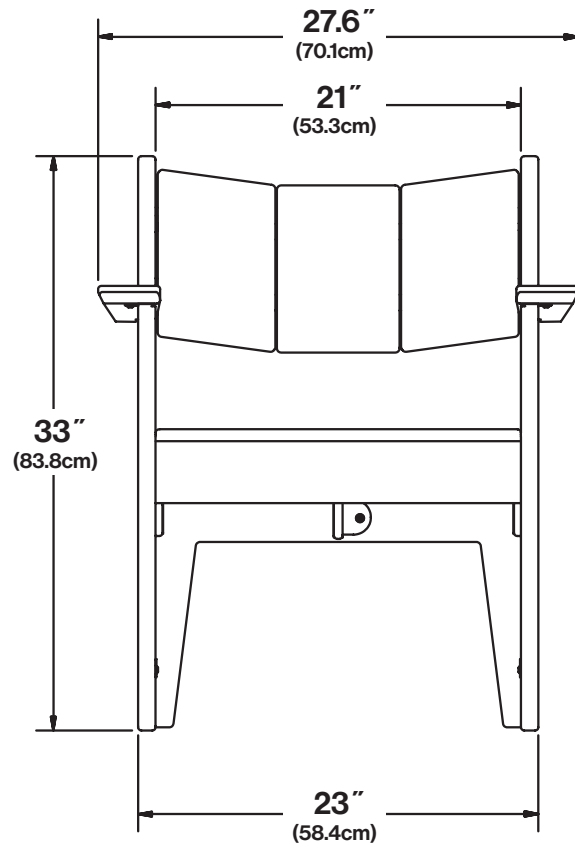

fredricksonn club chair

LL-FDN-CLB-(COLOR CODE)

dimensions:

width: 27.6" (70.1cm)
depth: 23.3" (59.2cm)
height: 33" (83.8cm)

seat dimensions:

seat width: 21" (53.3cm)
seat depth: 17.3" (43.9cm)
seat height: 17.3" (43.9cm)
arm height: 25.5" (64.8cm)

weight:

36 lbs (17.3kg)

materials:

HDPE

shipping method:

standard

assembly type:

flat packed

shipping dimensions:

width: 36" (91.4cm)
depth: 24.5" (62.2cm)
height: 7" (17.8cm)

shipping weight:

42 lbs (19kg)

hdpe colors:

- SAGE LL-FDN-CLB-SG
- LEAF GREEN LL-FDN-CLB-LG
- SKY BLUE LL-FDN-CLB-SB
- NAVY BLUE LL-FDN-CLB-NB
- CHILI LL-FDN-CLB-CL
- APPLE RED LL-FDN-CLB-AR
- SUNSET ORANGE LL-FDN-CLB-OR
- CLOUD WHITE LL-FDN-CLB-CW
- FOG LL-FDN-CLB-FG
- DRIFTWOOD LL-FDN-CLB-DW
- ASH BLUE LL-FDN-CLB-AB
- CHARCOAL GREY LL-FDN-CLB-CG
- BLACK LL-FDN-CLB-BL