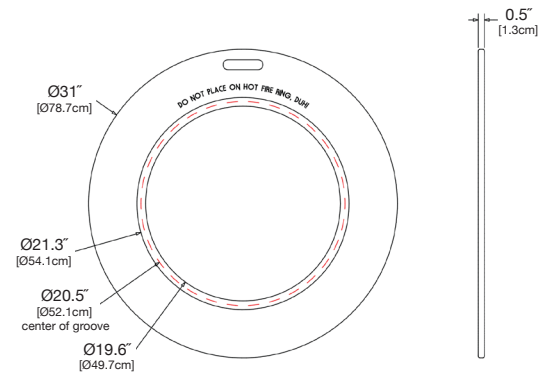

sunset: color code OR

15 inch

SKU: AC-FRT15-(color code)

dimensions:
width: 23.5" (59.7cm)
depth: 23.5" (59.7cm)
height: 0.5" (1.3cm)

weight:
7 lbs (3.2kg)

use with:
solo stove bonfire
15" diameter

shipping dimensions: 24.5" × 24.5" × 1"
shipping weight: 8.5 lbs (3.9kg)

20 inch

SKU: AC-FRT20-(color code)

dimensions:
width: 31" (91.4cm)
depth: 31" (91.4cm)
height: 0.6" (1.6cm)

weight:
16 lbs (7.3kg)

use with:
solo stove yukon
20" diameter

shipping dimensions: 36.3" × 36.3" × 1.25"
shipping weight: 19 lbs (8.6kg)

loll fire ring top

SKU: AC -FRT-(color code)

dimensions:
width: 27.3" (69.2cm)
depth: 27.3" (69.2cm)
height: 0.6" (1.6cm)

weight:
10 lbs (4.5kg)

use with:
Loll fire ring

shipping dimensions: 33" × 33" × 1"
shipping weight: 12 lbs (5.4kg)