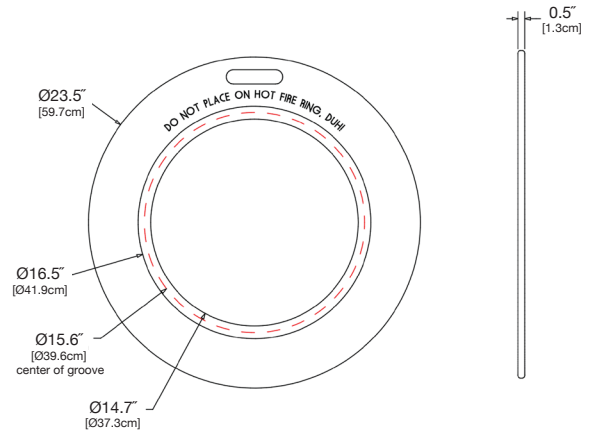

sunset: color code OR

15 inch

SKU: AC-FRT15-(color code)

dimensions:
width: 23.5" (59.7cm)
depth: 23.5" (59.7cm)
height: 0.5" (1.3cm)

weight:
7 lbs (3.2kg)

use with:
solo stove bonfire
15" diameter

shipping dimensions: 24.5" × 24.5" × 1"
shipping weight: 8.5 lbs (3.9kg)

20 inch

SKU: AC-FRT20-(color code)

dimensions:
width: 31" (91.4cm)
depth: 31" (91.4cm)
height: 0.6" (1.6cm)

weight:
16 lbs (7.3kg)

use with:
solo stove yukon
20" diameter

shipping dimensions: 36.3" × 36.3" × 1.25"
shipping weight: 19 lbs (8.6kg)

loll fire ring top

SKU: AC -FRT-(color code)

dimensions:
width: 27.3" (69.2cm)
depth: 27.3" (69.2cm)
height: 0.6" (1.6cm)

weight:
10 lbs (4.5kg)

use with:
Loll fire ring

shipping dimensions: 33" × 33" × 1"
shipping weight: 12 lbs (5.4kg)