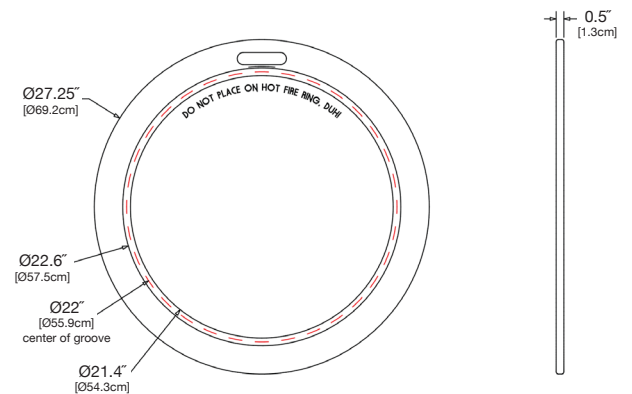

sunset: color code OR

15 inch

SKU: AC-FRT15-(color code)

dimensions:
width: 23.5" (59.7cm)
depth: 23.5" (59.7cm)
height: 0.5" (1.3cm)

weight:
7 lbs (3.2kg)

use with:
solo stove bonfire
15" diameter

shipping dimensions: 24.5" × 24.5" × 1"
shipping weight: 8.5 lbs (3.9kg)

20 inch

SKU: AC-FRT20-(color code)

dimensions:
width: 31" (91.4cm)
depth: 31" (91.4cm)
height: 0.6" (1.6cm)

weight:
16 lbs (7.3kg)

use with:
solo stove yukon
20" diameter

shipping dimensions: 36.3" × 36.3" × 1.25"
shipping weight: 19 lbs (8.6kg)

loll fire ring top

SKU: AC -FRT-(color code)

dimensions:
width: 27.3" (69.2cm)
depth: 27.3" (69.2cm)
height: 0.6" (1.6cm)

weight:
10 lbs (4.5kg)

use with:
Loll fire ring

shipping dimensions: 33" × 33" × 1"
shipping weight: 12 lbs (5.4kg)