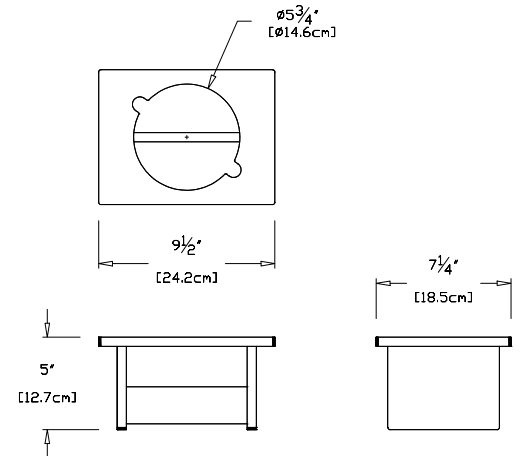

small

SKU: PT-SS-(color code)

dimensions:
width: 9.5" (24.2cm)
depth: 7.25" (18.5cm)
height: 5" (12.7cm)

weight:
2 lbs (.9kg)

 **16**
reclaimed
milk jugs

shipping dimensions: 10" × 8" × 6"
shipping weight: 2.6 lbs (1.2kg)

medium

SKU: PT-SM-(color code)

dimensions:
width: 11" (27.9cm)
depth: 8.75" (22.2cm)
height: 8" (20.2cm)

weight:
3 lbs (1.4kg)

 **24**
reclaimed
milk jugs

shipping dimensions: 11" × 9" × 9"
shipping weight: 4 lbs (1.9kg)

large

SKU: PT-SL-(color code)

dimensions:
width: 12.5" (32.0cm)
depth: 10.5" (26.4cm)
height: 11" (27.9cm)

weight:
5 lbs (2.3kg)

 **40**
reclaimed
milk jugs

shipping dimensions: 12" × 12" × 13"
shipping weight: 6.6 lbs (3.0kg)