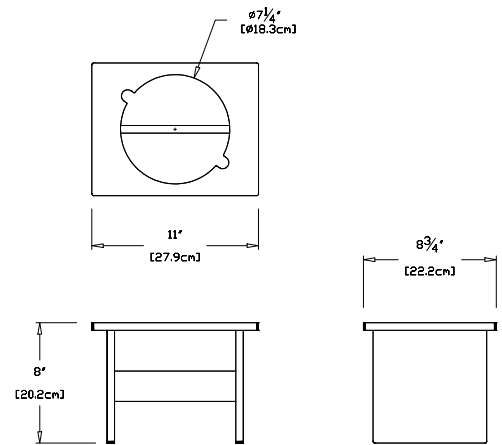

small

SKU: PT-SS-(color code)

dimensions:
width: 9.5" (24.2cm)
depth: 7.25" (18.5cm)
height: 5" (12.7cm)

weight:
2 lbs (.9kg)

 **16**
reclaimed
milk jugs

shipping dimensions: 10" × 8" × 6"
shipping weight: 2.6 lbs (1.2kg)

medium

SKU: PT-SM-(color code)

dimensions:
width: 11" (27.9cm)
depth: 8.75" (22.2cm)
height: 8" (20.2cm)

weight:
3 lbs (1.4kg)

 **24**
reclaimed
milk jugs

shipping dimensions: 11" × 9" × 9"
shipping weight: 4 lbs (1.9kg)

large

SKU: PT-SL-(color code)

dimensions:
width: 12.5" (32.0cm)
depth: 10.5" (26.4cm)
height: 11" (27.9cm)

weight:
5 lbs (2.3kg)

 **40**
reclaimed
milk jugs

shipping dimensions: 12" × 12" × 13"
shipping weight: 6.6 lbs (3.0kg)