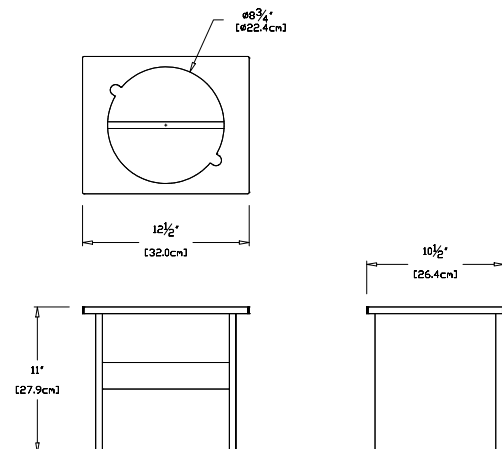

small

SKU: PT-SS-(color code)

dimensions:
width: 9.5" (24.2cm)
depth: 7.25" (18.5cm)
height: 5" (12.7cm)

weight:
2 lbs (.9kg)

 **16**
reclaimed
milk jugs

shipping dimensions: 10" × 8" × 6"
shipping weight: 2.6 lbs (1.2kg)

medium

SKU: PT-SM-(color code)

dimensions:
width: 11" (27.9cm)
depth: 8.75" (22.2cm)
height: 8" (20.2cm)

weight:
3 lbs (1.4kg)

 **24**
reclaimed
milk jugs

shipping dimensions: 11" × 9" × 9"
shipping weight: 4 lbs (1.9kg)

large

SKU: PT-SL-(color code)

dimensions:
width: 12.5" (32.0cm)
depth: 10.5" (26.4cm)
height: 11" (27.9cm)

weight:
5 lbs (2.3kg)

 **40**
reclaimed
milk jugs

shipping dimensions: 12" × 12" × 13"
shipping weight: 6.6 lbs (3.0kg)