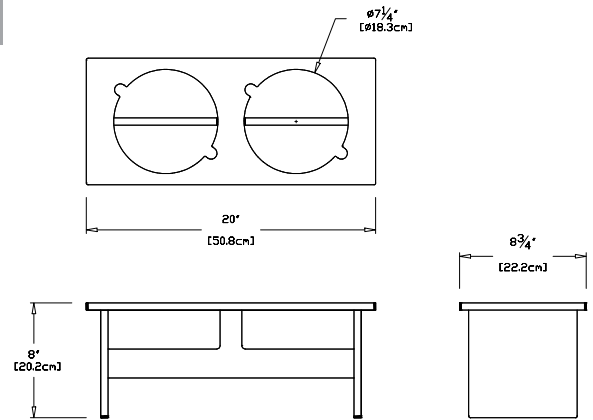

small

SKU: PT-DS-(color code)

dimensions:
width: 17" (43.4cm)
depth: 7.25" (18.5cm)
height: 5" (12.7cm)

weight:
3 lbs (1.4kg)

shipping dimensions: 18" x 8" x 6"
shipping weight: 4 lbs (1.8kg)

medium

SKU: PT-DM-(color code)

dimensions:
width: 20" (50.8cm)
depth: 8.75" (22.2cm)
height: 8" (20.2cm)

weight:
7 lbs (1.8kg)

shipping dimensions: 20" x 10" x 12"
shipping weight: 7 lbs (3.2kg)

large

SKU: PT-DL-(color code)

dimensions:
width: 23.25" (58.9cm)
depth: 10.5" (26.4cm)
height: 11" (27.9cm)

weight:
6 lbs (2.7kg)

shipping dimensions: 24" x 12" x 12"
shipping weight: 9 lbs (4.1kg)