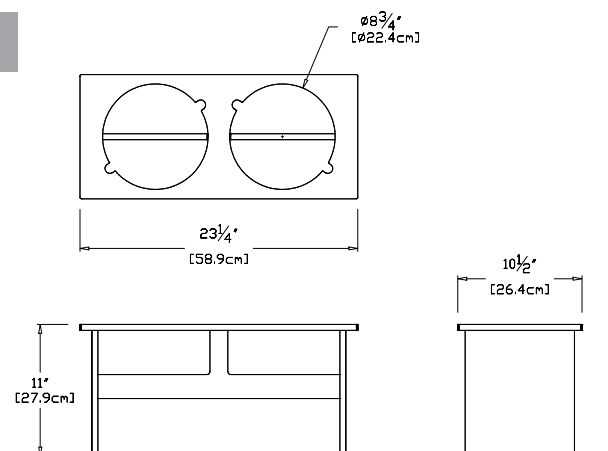

small

SKU: PT-DS-(color code)

dimensions:
width: 17" (43.4cm)
depth: 7.25" (18.5cm)
height: 5" (12.7cm)

weight:
3 lbs (1.4kg)

shipping dimensions: 18" x 8" x 6"
shipping weight: 4 lbs (1.8kg)

medium

SKU: PT-DM-(color code)

dimensions:
width: 20" (50.8cm)
depth: 8.75" (22.2cm)
height: 8" (20.2cm)

weight:
7 lbs (1.8kg)

shipping dimensions: 20" x 10" x 12"
shipping weight: 7 lbs (3.2kg)

large

SKU: PT-DL-(color code)

dimensions:
width: 23.25" (58.9cm)
depth: 10.5" (26.4cm)
height: 11" (27.9cm)

weight:
6 lbs (2.7kg)

shipping dimensions: 24" x 12" x 12"
shipping weight: 9 lbs (4.1kg)