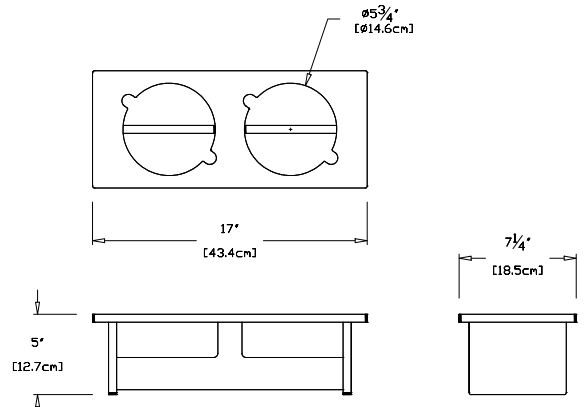

small

SKU: PT-DS-(color code)

dimensions:
width: 17" (43.4cm)
depth: 7.25" (18.5cm)
height: 5" (12.7cm)

weight:
3 lbs (1.4kg)

shipping dimensions: 18" x 8" x 6"
shipping weight: 4 lbs (1.8kg)

medium

SKU: PT-DM-(color code)

dimensions:
width: 20" (50.8cm)
depth: 8.75" (22.2cm)
height: 8" (20.2cm)

weight:
7 lbs (1.8kg)

shipping dimensions: 20" x 10" x 12"
shipping weight: 7 lbs (3.2kg)

large

SKU: PT-DL-(color code)

dimensions:
width: 23.25" (58.9cm)
depth: 10.5" (26.4cm)
height: 11" (27.9cm)

weight:
6 lbs (2.7kg)

shipping dimensions: 24" x 12" x 12"
shipping weight: 9 lbs (4.1kg)