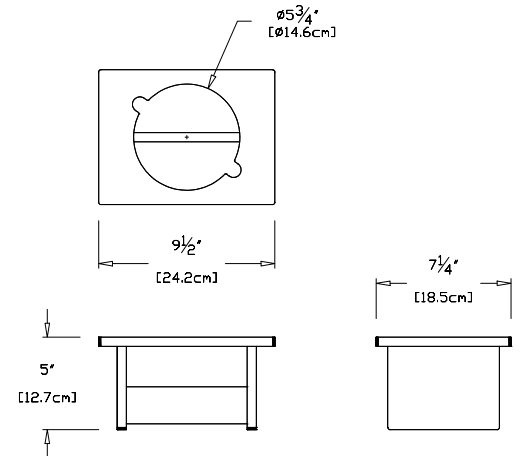

sunset: color code OR

small

SKU: PT-SS-(color code)

dimensions:
width: 9.5" (24.2cm)
depth: 7.25" (18.5cm)
height: 5" (12.7cm)

weight:
2 lbs (.9kg)

 **16**
reclaimed
milk jugs

shipping dimensions: 10" x 8" x 6"
shipping weight: 2.6 lbs (1.2kg)

medium

SKU: PT-SM-(color code)

dimensions:
width: 11" (27.9cm)
depth: 8.75" (22.2cm)
height: 8" (20.2cm)

weight:
3 lbs (1.4kg)

 **24**
reclaimed
milk jugs

shipping dimensions: 11" x 9" x 9"
shipping weight: 4 lbs (1.9kg)

large

SKU: PT-SL-(color code)

dimensions:
width: 12.5" (32.0cm)
depth: 10.5" (26.4cm)
height: 11" (27.9cm)

weight:
5 lbs (2.3kg)

 **40**
reclaimed
milk jugs

shipping dimensions: 12" x 12" x 13"
shipping weight: 6.6 lbs (3.0kg)