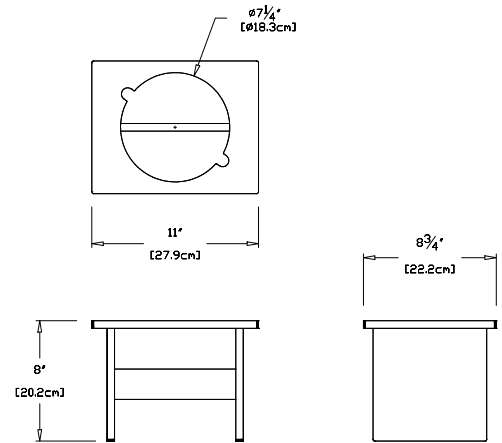

sunset: color code OR

small

SKU: PT-SS-(color code)

dimensions:
width: 9.5" (24.2cm)
depth: 7.25" (18.5cm)
height: 5" (12.7cm)

weight:
2 lbs (.9kg)

 **16**
reclaimed
milk jugs

shipping dimensions: 10" x 8" x 6"
shipping weight: 2.6 lbs (1.2kg)

medium

SKU: PT-SM-(color code)

dimensions:
width: 11" (27.9cm)
depth: 8.75" (22.2cm)
height: 8" (20.2cm)

weight:
3 lbs (1.4kg)

 **24**
reclaimed
milk jugs

shipping dimensions: 11" x 9" x 9"
shipping weight: 4 lbs (1.9kg)

large

SKU: PT-SL-(color code)

dimensions:
width: 12.5" (32.0cm)
depth: 10.5" (26.4cm)
height: 11" (27.9cm)

weight:
5 lbs (2.3kg)

 **40**
reclaimed
milk jugs

shipping dimensions: 12" x 12" x 13"
shipping weight: 6.6 lbs (3.0kg)