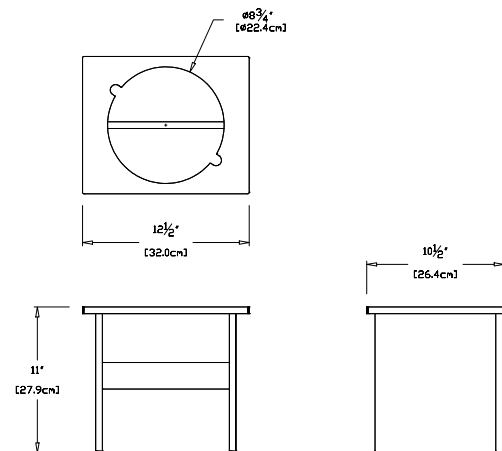

sunset: color code OR

small

SKU: PT-SS-(color code)

dimensions:
width: 9.5" (24.2cm)
depth: 7.25" (18.5cm)
height: 5" (12.7cm)

weight:
2 lbs (.9kg)

 **16**
reclaimed
milk jugs

shipping dimensions: 10" x 8" x 6"
shipping weight: 2.6 lbs (1.2kg)

medium

SKU: PT-SM-(color code)

dimensions:
width: 11" (27.9cm)
depth: 8.75" (22.2cm)
height: 8" (20.2cm)

weight:
3 lbs (1.4kg)

 **24**
reclaimed
milk jugs

shipping dimensions: 11" x 9" x 9"
shipping weight: 4 lbs (1.9kg)

large

SKU: PT-SL-(color code)

dimensions:
width: 12.5" (32.0cm)
depth: 10.5" (26.4cm)
height: 11" (27.9cm)

weight:
5 lbs (2.3kg)

 **40**
reclaimed
milk jugs

shipping dimensions: 12" x 12" x 13"
shipping weight: 6.6 lbs (3.0kg)