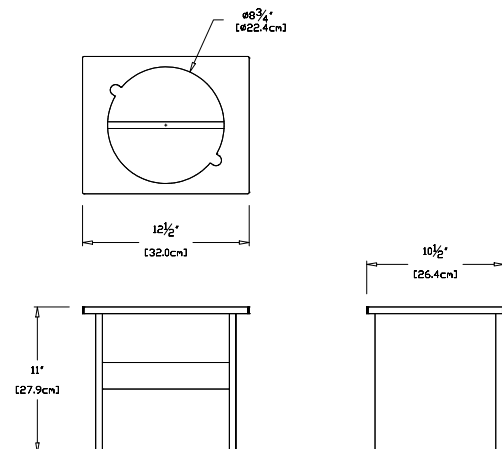

small

SKU: PT-SS-(color code)

dimensions:

width: 9.5" (24.2cm)
depth: 7.25" (18.5cm)
height: 5" (12.7cm)

weight:

2 lbs (.9kg)

16
reclaimed
milk jugs

shipping dimensions: 10" x 8" x 6"
shipping weight: 2.6 lbs (1.2kg)

medium

SKU: PT-SM-(color code)

dimensions:

width: 11" (27.9cm)
depth: 8.75" (22.2cm)
height: 8" (20.2cm)

weight:

3 lbs (1.4kg)

24
reclaimed
milk jugs

shipping dimensions: 11" x 9" x 9"
shipping weight: 4 lbs (1.9kg)

large

SKU: PT-SL-(color code)

dimensions:

width: 12.5" (32.0cm)
depth: 10.5" (26.4cm)
height: 11" (27.9cm)

weight:

5 lbs (2.3kg)

40
reclaimed
milk jugs

shipping dimensions: 12" x 12" x 13"
shipping weight: 6.6 lbs (3.0kg)