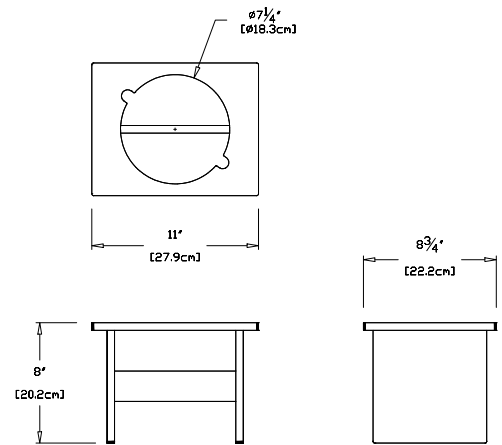

small

SKU: PT-SS-(color code)

dimensions:

width: 9.5" (24.2cm)
depth: 7.25" (18.5cm)
height: 5" (12.7cm)

weight:

2 lbs (.9kg)

16
reclaimed
milk jugs

shipping dimensions: 10" x 8" x 6"
shipping weight: 2.6 lbs (1.2kg)

medium

SKU: PT-SM-(color code)

dimensions:

width: 11" (27.9cm)
depth: 8.75" (22.2cm)
height: 8" (20.2cm)

weight:

3 lbs (1.4kg)

24
reclaimed
milk jugs

shipping dimensions: 11" x 9" x 9"
shipping weight: 4 lbs (1.9kg)

large

SKU: PT-SL-(color code)

dimensions:

width: 12.5" (32.0cm)
depth: 10.5" (26.4cm)
height: 11" (27.9cm)

weight:

5 lbs (2.3kg)

40
reclaimed
milk jugs

shipping dimensions: 12" x 12" x 13"
shipping weight: 6.6 lbs (3.0kg)