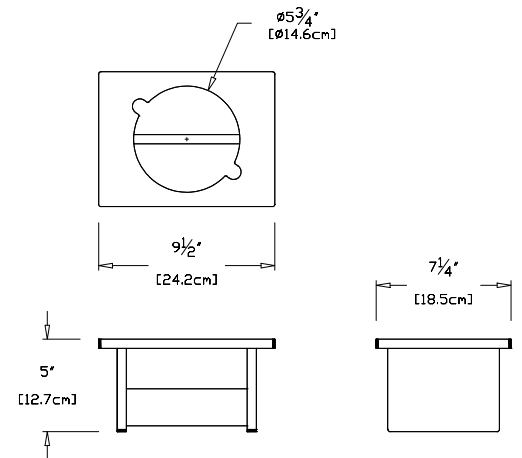

small

SKU: PT-SS-(color code)

dimensions:

width: 9.5" (24.2cm)
depth: 7.25" (18.5cm)
height: 5" (12.7cm)

weight:

2 lbs (.9kg)

16
reclaimed
milk jugs

shipping dimensions: 10" x 8" x 6"
shipping weight: 2.6 lbs (1.2kg)

medium

SKU: PT-SM-(color code)

dimensions:

width: 11" (27.9cm)
depth: 8.75" (22.2cm)
height: 8" (20.2cm)

weight:

3 lbs (1.4kg)

24
reclaimed
milk jugs

shipping dimensions: 11" x 9" x 9"
shipping weight: 4 lbs (1.9kg)

large

SKU: PT-SL-(color code)

dimensions:

width: 12.5" (32.0cm)
depth: 10.5" (26.4cm)
height: 11" (27.9cm)

weight:

5 lbs (2.3kg)

40
reclaimed
milk jugs

shipping dimensions: 12" x 12" x 13"
shipping weight: 6.6 lbs (3.0kg)