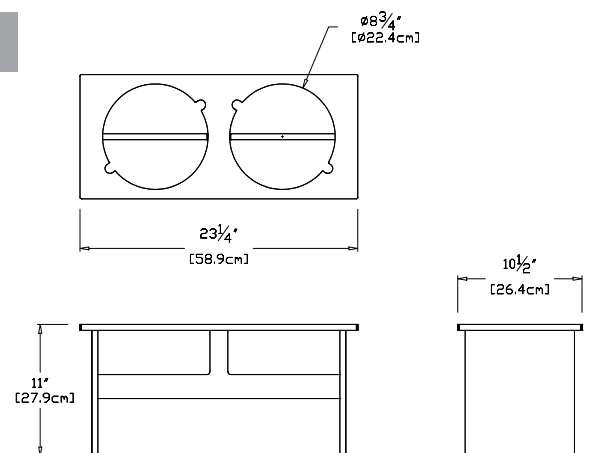

small

SKU: PT-DS-(color code)

dimensions:
width: 17" (43.4cm)
depth: 7.25" (18.5cm)
height: 5" (12.7cm)

weight:
3 lbs (1.4kg)

 **24**
reclaimed
milk jugs

shipping dimensions: 18" x 8" x 6"
shipping weight: 4 lbs (1.8kg)

medium

SKU: PT-DM-(color code)

dimensions:
width: 20" (50.8cm)
depth: 8.75" (22.2cm)
height: 8" (20.2cm)

weight:
7 lbs (1.8kg)

 **56**
reclaimed
milk jugs

shipping dimensions: 20" x 10" x 12"
shipping weight: 7 lbs (3.2kg)

large

SKU: PT-DL-(color code)

dimensions:
width: 23.25" (58.9cm)
depth: 10.5" (26.4cm)
height: 11" (27.9cm)

weight:
6 lbs (2.7kg)

 **48**
reclaimed
milk jugs

shipping dimensions: 24" x 12" x 12"
shipping weight: 9 lbs (4.1kg)