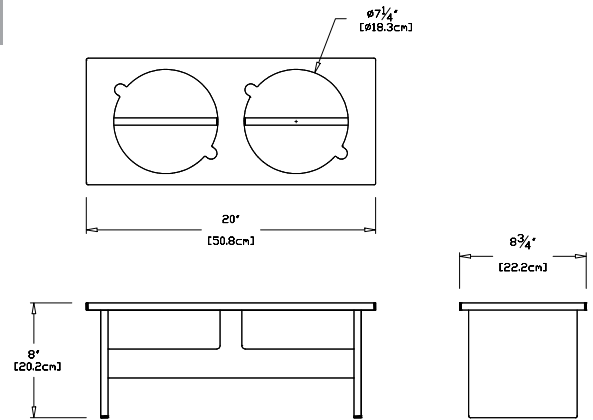

small

SKU: PT-DS-(color code)

dimensions:
width: 17" (43.4cm)
depth: 7.25" (18.5cm)
height: 5" (12.7cm)

weight:
3 lbs (1.4kg)

 **24**
reclaimed
milk jugs

shipping dimensions: 18" x 8" x 6"
shipping weight: 4 lbs (1.8kg)

medium

SKU: PT-DM-(color code)

dimensions:
width: 20" (50.8cm)
depth: 8.75" (22.2cm)
height: 8" (20.2cm)

weight:
7 lbs (1.8kg)

 **56**
reclaimed
milk jugs

shipping dimensions: 20" x 10" x 12"
shipping weight: 7 lbs (3.2kg)

large

SKU: PT-DL-(color code)

dimensions:
width: 23.25" (58.9cm)
depth: 10.5" (26.4cm)
height: 11" (27.9cm)

weight:
6 lbs (2.7kg)

 **48**
reclaimed
milk jugs

shipping dimensions: 24" x 12" x 12"
shipping weight: 9 lbs (4.1kg)