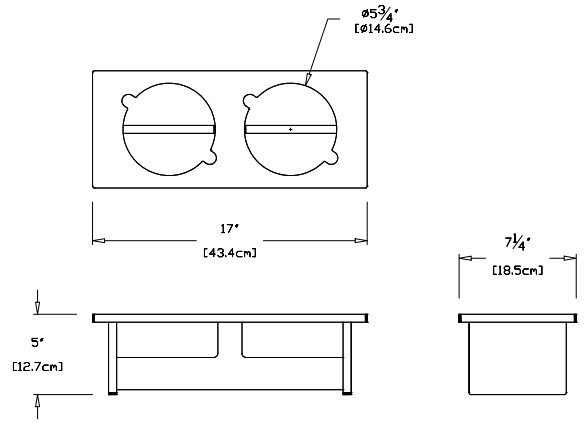

small

SKU: PT-DS-(color code)

dimensions:
width: 17" (43.4cm)
depth: 7.25" (18.5cm)
height: 5" (12.7cm)

weight:
3 lbs (1.4kg)

 **24**
reclaimed
milk jugs

shipping dimensions: 18" x 8" x 6"
shipping weight: 4 lbs (1.8kg)

medium

SKU: PT-DM-(color code)

dimensions:
width: 20" (50.8cm)
depth: 8.75" (22.2cm)
height: 8" (20.2cm)

weight:
7 lbs (1.8kg)

 **56**
reclaimed
milk jugs

shipping dimensions: 20" x 10" x 12"
shipping weight: 7 lbs (3.2kg)

large

SKU: PT-DL-(color code)

dimensions:
width: 23.25" (58.9cm)
depth: 10.5" (26.4cm)
height: 11" (27.9cm)

weight:
6 lbs (2.7kg)

 **48**
reclaimed
milk jugs

shipping dimensions: 24" x 12" x 12"
shipping weight: 9 lbs (4.1kg)