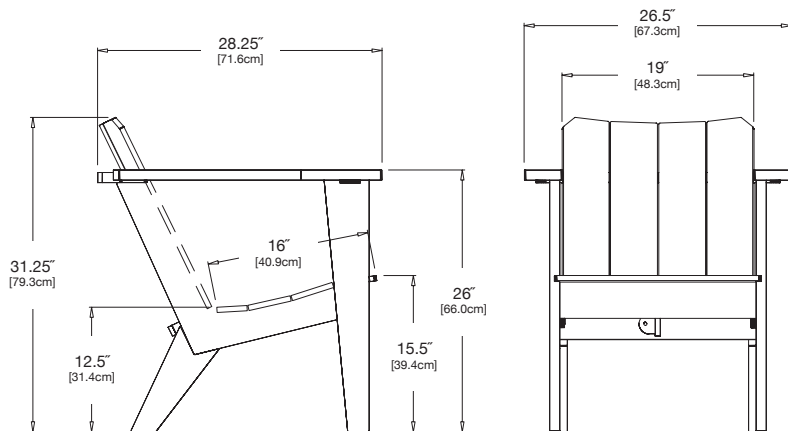

charcoal: LG-DC-CG