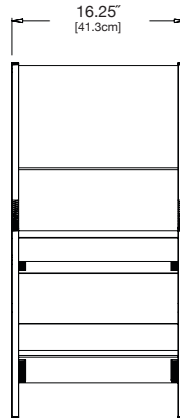

solid: AL-CS-CG

black: solid: AL-CS-BL
line: AL-CL-BL

cloud: solid: AL-CS-CW
line: AL-CL-CW

leaf: solid: AL-CS-LG
line: AL-CL-LG

apple red: solid: AL-CS-AR
line: AL-CL-AR

charcoal: line: AL-CL-CG

driftwood: solid: AL-CS-DW
line: AL-CL-DW

navy blue: solid: AL-CS-NB
line: AL-CL-NB

collection: alfresco

material: HDPE

dimensions: width: 16.25" (41.3cm)
depth: 22.5" (57.3cm)
height: 33.5" (85.1cm)

weight: 17 lbs (7.7kg)

pairs well with the alfresco collection.

shipped flat packed
some assembly required

shipping dimensions: 36" x 24" x 4"
shipping weight: 16 lbs (7.3kg)

sky: solid: AL-CS-SB
line: AL-CL-SB

sunset: solid: AL-CS-OR
line: AL-CL-OR