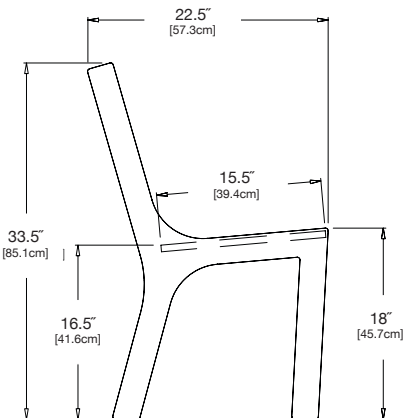

solid: AL-CS-CG

black: solid: AL-CS-BL
line: AL-CL-BL

cloud: solid: AL-CS-CW
line: AL-CL-CW

leaf: solid: AL-CS-LG
line: AL-CL-LG

apple red: solid: AL-CS-AR
line: AL-CL-AR

charcoal: line: AL-CL-CG

driftwood: solid: AL-CS-DW
line: AL-CL-DW

navy blue: solid: AL-CS-NB
line: AL-CL-NB

collection: alfresco

material: HDPE

dimensions: width: 16.25" (41.3cm)
depth: 22.5" (57.3cm)
height: 33.5" (85.1cm)

weight: 17 lbs (7.7kg)

pairs well with the alfresco collection.

shipped flat packed
some assembly required

shipping dimensions: 36" x 24" x 4"
shipping weight: 16 lbs (7.3kg)

sky: solid: AL-CS-SB
line: AL-CL-SB

sunset: solid: AL-CS-OR
line: AL-CL-OR