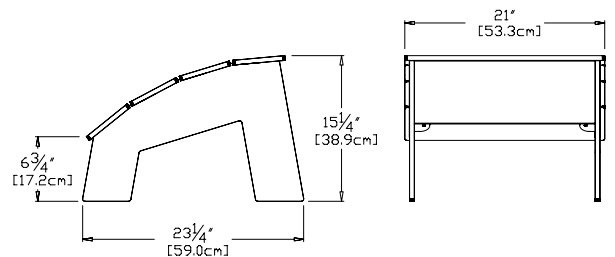

dimensions:

width: 19" (48.3cm)
depth: 17.5" (44.5cm)
height: 11.75" (29.9cm)

weight:

10 lbs (4.5kg)

80
reclaimed
milk jugs

shipping dimensions: 20" x 12" x 4"
shipping weight: 12 lbs (5.4kg)

3 slat tall

SKU: OT-3ST-(color code)

dimensions:

width: 20" (50.8cm)
depth: 18.75" (47.7cm)
height: 14.5" (36.5cm)

weight:

13 lbs (5.9kg)

104
reclaimed
milk jugs

shipping dimensions: 24" x 14" x 4"
shipping weight: 16 lbs (7.3kg)

4 slat tall

SKU: OT-4ST-(color code)

dimensions:

width: 21" (53.3cm)
depth: 23.25" (59.0cm)
height: 15.25" (38.9cm)

weight:

15 lbs (6.8kg)

120
reclaimed
milk jugs

shipping dimensions: 24" x 16" x 4"
shipping weight: 19 lbs (8.6kg)