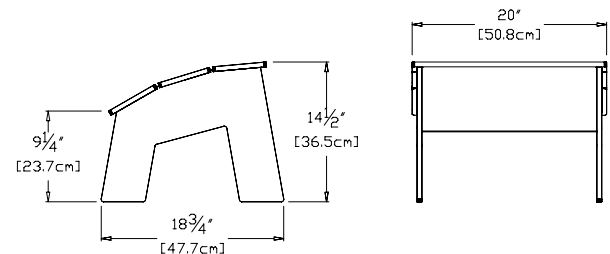

dimensions:

width: 19" (48.3cm)
depth: 17.5" (44.5cm)
height: 11.75" (29.9cm)

weight:

10 lbs (4.5kg)

80
reclaimed
milk jugs

shipping dimensions: 20" x 12" x 4"
shipping weight: 12 lbs (5.4kg)

3 slat tall

SKU: OT-3ST-(color code)

dimensions:

width: 20" (50.8cm)
depth: 18.75" (47.7cm)
height: 14.5" (36.5cm)

weight:

13 lbs (5.9kg)

104
reclaimed
milk jugs

shipping dimensions: 24" x 14" x 4"
shipping weight: 16 lbs (7.3kg)

4 slat tall

SKU: OT-4ST-(color code)

dimensions:

width: 21" (53.3cm)
depth: 23.25" (59.0cm)
height: 15.25" (38.9cm)

weight:

15 lbs (6.8kg)

120
reclaimed
milk jugs

shipping dimensions: 24" x 16" x 4"
shipping weight: 19 lbs (8.6kg)