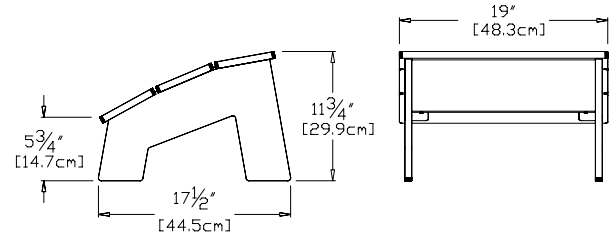

dimensions:

width: 19" (48.3cm)
depth: 17.5" (44.5cm)
height: 11.75" (29.9cm)

weight:

10 lbs (4.5kg)

80
reclaimed
milk jugs

shipping dimensions: 20" x 12" x 4"
shipping weight: 12 lbs (5.4kg)

3 slat tall

SKU: OT-3ST-(color code)

dimensions:

width: 20" (50.8cm)
depth: 18.75" (47.7cm)
height: 14.5" (36.5cm)

weight:

13 lbs (5.9kg)

104
reclaimed
milk jugs

shipping dimensions: 24" x 14" x 4"
shipping weight: 16 lbs (7.3kg)

4 slat tall

SKU: OT-4ST-(color code)

dimensions:

width: 21" (53.3cm)
depth: 23.25" (59.0cm)
height: 15.25" (38.9cm)

weight:

15 lbs (6.8kg)

120
reclaimed
milk jugs

shipping dimensions: 24" x 16" x 4"
shipping weight: 19 lbs (8.6kg)