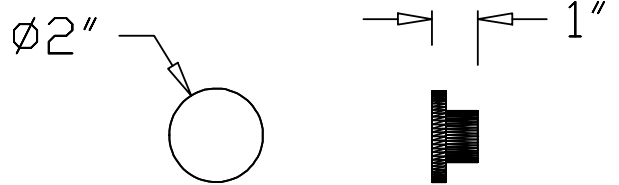

**sunset:** color code OR

2 inch

**SKU:** SG-BWH2-(color code)

**dimensions:**

width: 2" (5.1cm)  
depth: 1" (2.5cm)  
height: 2" (5.1cm)

**weight:**

1 oz (28g)

3 inch

**SKU:** SG-BWH3-(color code)

**dimensions:**

width: 3" (7.6cm)  
depth: 1" (2.5cm)  
height: 3" (7.6cm)

**weight:**

1.5 oz (43g)

4 inch

**SKU:** SG-BWH4-(color code)

**dimensions:**

width: 4" (10.2cm)  
depth: 1" (2.5cm)  
height: 4" (10.2cm)

**weight:**

2.6 oz (74g)