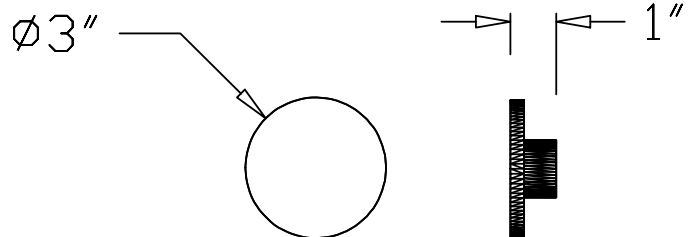

**sunset:** color code OR

2 inch

**SKU:** SG-BWH2-(color code)

**dimensions:**

width: 2" (5.1cm)  
depth: 1" (2.5cm)  
height: 2" (5.1cm)

**weight:**

1 oz (28g)

3 inch

**SKU:** SG-BWH3-(color code)

**dimensions:**

width: 3" (7.6cm)  
depth: 1" (2.5cm)  
height: 3" (7.6cm)

**weight:**

1.5 oz (43g)

4 inch

**SKU:** SG-BWH4-(color code)

**dimensions:**

width: 4" (10.2cm)  
depth: 1" (2.5cm)  
height: 4" (10.2cm)

**weight:**

2.6 oz (74g)