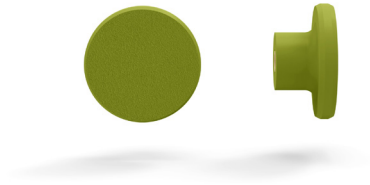

2 inch dia.

3 inch dia.

4 inch dia.

**black:** color code BL

**cloud:** color code CW

**leaf:** color code LG

**apple:** color code AR

**driftwood:** color code DW

**navy blue:** color code NB

**charcoal:** color code CG

mounting hardware included:

**collection:**  
accessories

**material:**  
100% recycled  
HDPE

product details: see backside →

**sky:** color code SB

**sunset:** color code OR

2 inch

**SKU:** SG-BWH2-(color code)

**dimensions:**

width: 2" (5.1cm)  
depth: 1" (2.5cm)  
height: 2" (5.1cm)

**weight:**

1 oz (28g)

3 inch

**SKU:** SG-BWH3-(color code)

**dimensions:**

width: 3" (7.6cm)  
depth: 1" (2.5cm)  
height: 3" (7.6cm)

**weight:**

1.5 oz (43g)

4 inch

**SKU:** SG-BWH4-(color code)

**dimensions:**