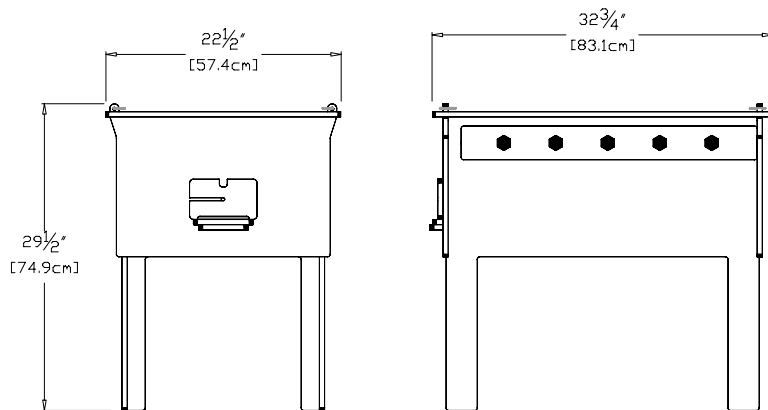

driftwood: AC-BEE-DW

cloud: AC-BEE-CW

leaf: AC-BEE-LG

sunset: AC-BEE-OR

sky: AC-BEE-SB

collection: accessories
material: 100% recycled HDPE
dimensions: width: 32.75" (83.1cm)
 depth: 22.5" (57.4cm)
 height: 29.5" (74.9cm)
weight: 63 lbs (28.6kg)

shipping dimensions: 35" x 25" x 32"
shipping weight: 75 lbs (34.0kg)

shipped fully assembled