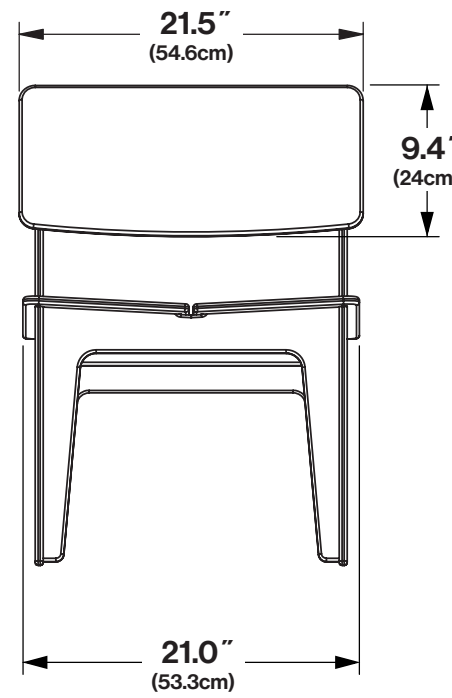

bayfront lounge chair

LL-BAY-LCH-(COLOR CODE)

dimensions:

width: 21.5" (54.6cm)
depth: 25.2" (64cm)
height: 30" (76.2cm)

seat dimensions:

seat width: 21.0" (53.3cm)
seat depth: 17.8" (45.2cm)
seat height: 16.8" (42.7cm)

weight:

22.5 lbs (10.2kg)

materials:

HDPE

shipping method:

standard

assembly type:

flat packed

shipping dimensions:

width: 28.3" (56.6cm)
depth: 4.5" (11.4cm)
height: 33.5" (85.1cm)

shipping weight:

26 lbs (11.8kg)

hdpe colors:

● SAGE	LL-BAY-LCH-SG
● LEAF GREEN	LL-BAY-LCH-LG
● SKY BLUE	LL-BAY-LCH-SB
● NAVY BLUE	LL-BAY-LCH-NB
● CHILI	LL-BAY-LCH-CL
● APPLE RED	LL-BAY-LCH-AR
● SUNSET ORANGE	LL-BAY-LCH-OR
○ CLOUD WHITE	LL-BAY-LCH-CW
● FOG	LL-BAY-LCH-FG
● DRIFTWOOD	LL-BAY-LCH-DW
● ASH BLUE	LL-BAY-LCH-AB
● CHARCOAL GREY	LL-BAY-LCH-CG
● BLACK	LL-BAY-LCH-BL

security option:

CABLE MOUNT

use with:

satelite table
(round 18 inch)

shown above: LL-BAY-LCH-CG

DESIGNED + MADE IN THE USA | LOLLDESIGNS.COM

3D MODELS/SPECS
WARRANTY/SECURITY