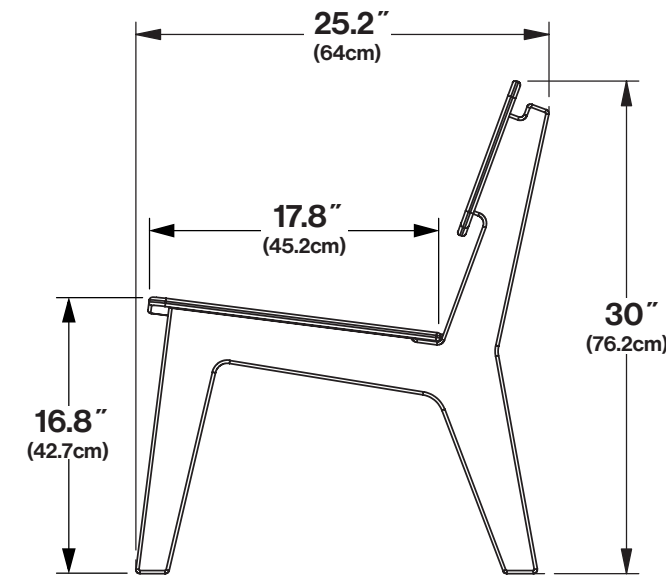

bayfront lounge chair

LL-BAY-LCH-(COLOR CODE)

dimensions:

width: 21.5" (54.6cm)
depth: 25.2" (64cm)
height: 30" (76.2cm)

seat dimensions:

seat width: 21.0" (53.3cm)
seat depth: 17.8" (45.2cm)
seat height: 16.8" (42.7cm)

weight:

22.5 lbs (10.2kg)

materials:

HDPE

shipping method:

standard

assembly type:

flat packed

shipping dimensions:

width: 28.3" (56.6cm)
depth: 4.5" (11.4cm)
height: 33.5" (85.1cm)

shipping weight:

26 lbs (11.8kg)

hdpe colors:

● SAGE	LL-BAY-LCH-SG
● LEAF GREEN	LL-BAY-LCH-LG
● SKY BLUE	LL-BAY-LCH-SB
● NAVY BLUE	LL-BAY-LCH-NB
● CHILI	LL-BAY-LCH-CL
● APPLE RED	LL-BAY-LCH-AR
● SUNSET ORANGE	LL-BAY-LCH-OR
○ CLOUD WHITE	LL-BAY-LCH-CW
● FOG	LL-BAY-LCH-FG
● DRIFTWOOD	LL-BAY-LCH-DW
● ASH BLUE	LL-BAY-LCH-AB
● CHARCOAL GREY	LL-BAY-LCH-CG
● BLACK	LL-BAY-LCH-BL

Go with the flow with the Bayfront Lounge Chair. This armless lounge chair has a 16.8 inch seat height for an easy sit to stand and a grab handle to easily move around as the vibe shifts. Having thought of it all when it comes to lounging, the Bayfront Lounge Chair has incorporated simple hooks into the back of the chair to hold a bag, towel, or other essentials for when a side table is out of reach.