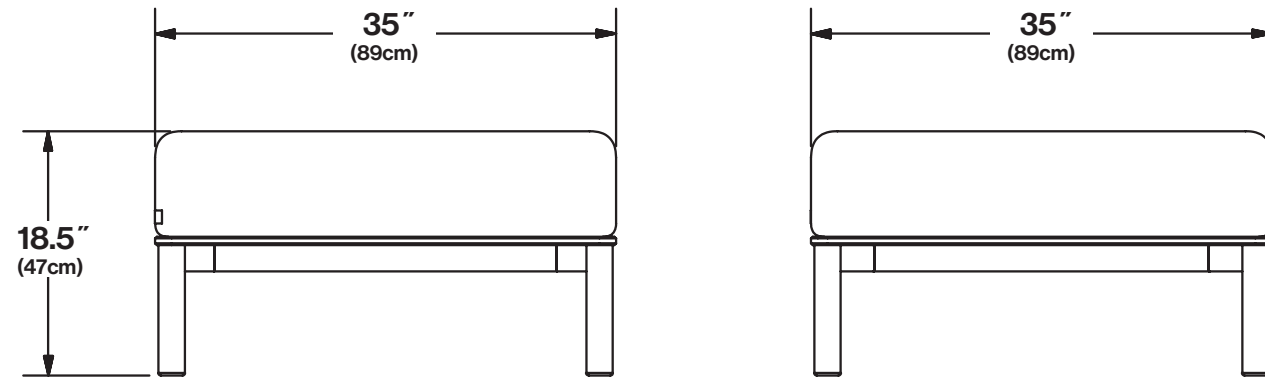

# aurora ottoman

LL-AUR-LCH-(FABRIC CODE)-(COLOR CODE)

**dimensions:**

width: 35" (89cm)  
depth: 35" (89cm)  
height: 18.5" (47cm)

**weight:**

50 lbs (22.7kg)

**materials:**

HDPE & Sunbrella

**shipping method:**

oversized

**assembly type:**

fully assembled

**shipping dimensions:**

pallet

**fabric colors:**

- 40483 ● CAST CHARCOAL
- 40433 ● CAST SILVER
- 5492 ● CANVAS FLAX
- 57012 ● CANVAS CLOUD
- 5487 ● CANVAS FERN
- 5439 ● CANVAS NAVY (NEW)
- 14059 ● CANVAS HAZE (NEW)