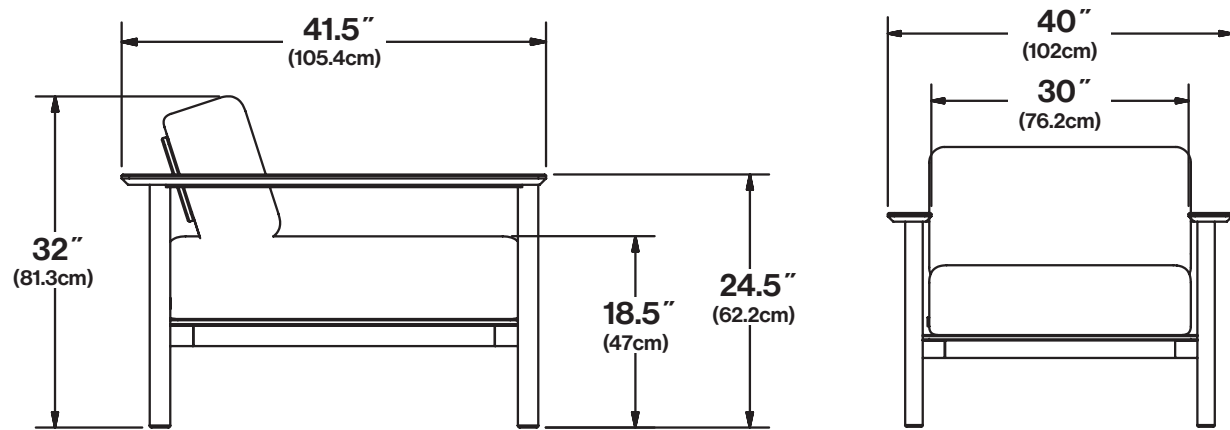

aurora lounge chair

LL-AUR-LCH-(FABRIC CODE)-(COLOR CODE)

dimensions:

width: 40" (102cm)
depth: 41.5" (105.4cm)
height: 32" (81.3cm)

seat dimensions:

seat width: 30" (76.2cm)
seat height: 18.5" (47cm)
arm height: 24.5" (62.2cm)

weight:

90 lbs (40.8kg)

materials:

HDPE, Sunbrella & Primed and Powder Coated Stainless Steel

shipping method:

oversized

assembly type:

fully assembled