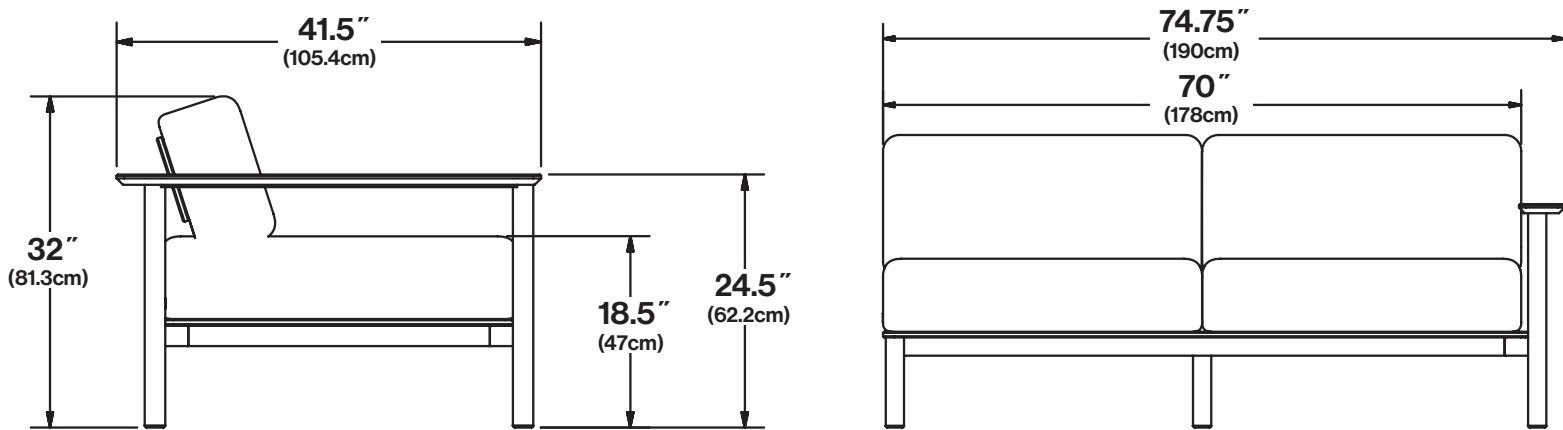

aurora left arm sofa

LL-AUR-SFALTA-(FABRIC CODE)-(COLOR CODE)

dimensions:

width: 74.75" (190cm)
depth: 41.5" (105.4cm)
height: 32" (81.3cm)

seat dimensions:

seat width: 70" (178cm)
seat height: 18.5" (47cm)
arm height: 24.5" (62.2cm)

weight:

144 lbs (65.3kg)

materials:

HDPE & Sunbrella

shipping method:

oversized

assembly type:

fully assembled