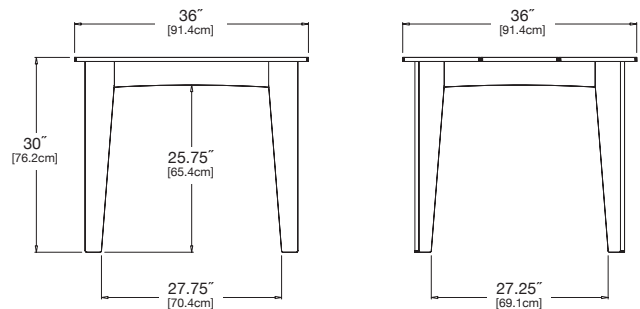

shipping dimensions: 36" x 12" x 6"
shipping weight: 63 lbs (26.8kg)

round table 44

seats 4