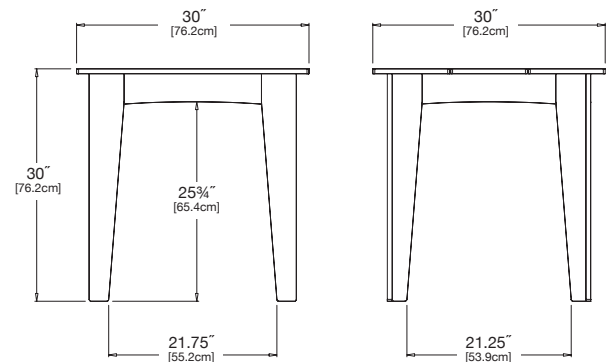

### square table 30

seats 4 = 1 per side

**SKU:** AL-ST30-(color code)

**dimensions:**

width: 30" (76.2cm)  
depth: 30" (76.2cm)  
height: 30" (76.2cm)

**weight:**

47 lbs (21.3kg)

**use with:**

alfresco bench 22  
or dining chairs

**shipping dimensions:** 36" x 12" x 6"  
**shipping weight:** 51 lbs (23.1kg)

### square table 36

seats 4 = 1 per side

**SKU:** AL-ST36-(color code)

**dimensions:**

width: 36" (91.4cm)  
depth: 36" (91.4cm)  
height: 30" (76.2cm)

**weight:**

59 lbs (26.8kg)

**use with:**

### round table 44

seats 4

**SKU:** AL-RT44-(color code)

**dimensions:**

width: 44" (111.8cm)  
depth: 44" (111.8cm)  
height: 30" (76.2cm)

**weight:**

57 lbs (25.9kg)

**use with:**