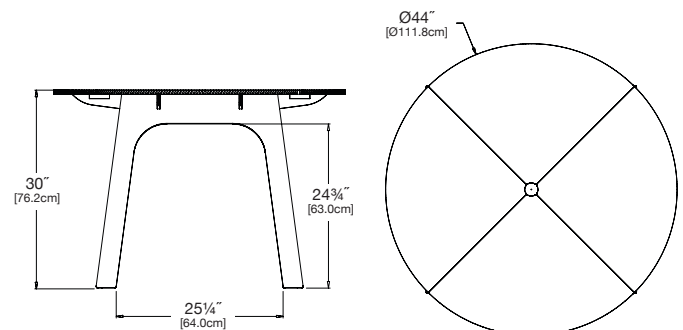

shipping dimensions: 48" x 6" x 46"
shipping weight: 77 lbs (34.9kg)