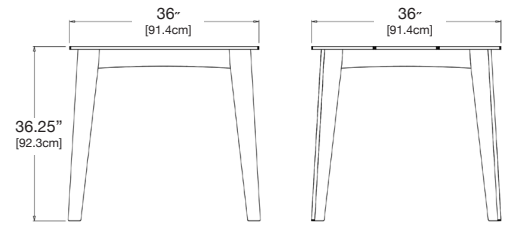

SKU: AL-CT3636-(color code)

dimensions:
width: 36" (91.4cm)
depth: 36" (91.4cm)
height: 36.25" (92.3cm)

weight:
64.5 lbs (29.25kg)

use with:
alfresco counter stool

seats 4

shipping dimensions: 36" × 12" × 6"
shipping weight: 66.5 lbs (29.9kg)

bar table 36sq

SKU: AL-BT3636-(color code)

dimensions:
width: 36" (91.4cm)
depth: 36" (91.4cm)
height: 42.25" (107.4cm)

weight:
68.5 lbs (38.6kg)

use with:
alfresco bar stool

seats 4

shipping dimensions: 48" × 12" × 6"
shipping weight: 72 lbs (31.0kg)

counter table 72x36

SKU: AL-CT7236-(color code)

dimensions:
width: 72" (182.9cm)
depth: 36" (91.4cm)
height: 36.25" (92.3cm)

weight:
103 lbs (46.7kg)

use with:
alfresco counter stool

seats 6

shipping dimensions: 12.5" × 6" × 63"
shipping weight: 109.5 lbs (49.7kg)

bar table 72x36

SKU: AL-BT7236-(color code)

dimensions:
width: 72" (182.9cm)
depth: 36" (91.4cm)
height: 42.25" (107.4cm)

weight:
150 lbs (68.0kg)

use with:
alfresco bar stool

seats 6

shipping dimensions: 12.5" × 6" × 63"
shipping weight: 113.5 lbs (51.5kg)