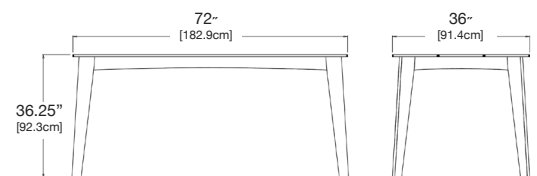

SKU: AL-CT3636-(color code)

dimensions:
width: 36" (91.4cm)
depth: 36" (91.4cm)
height: 36.25" (92.3cm)

weight:
64.5 lbs (29.25kg)

use with:
alfresco counter stool

seats 4

shipping dimensions: 36" × 12" × 6"
shipping weight: 66.5 lbs (29.9kg)

bar table 36sq

SKU: AL-BT3636-(color code)

dimensions:
width: 36" (91.4cm)
depth: 36" (91.4cm)
height: 42.25" (107.4cm)

weight:
68.5 lbs (38.6kg)

use with:
alfresco bar stool

seats 4

shipping dimensions: 48" × 12" × 6"
shipping weight: 72 lbs (31.0kg)

counter table 72x36

SKU: AL-CT7236-(color code)

dimensions:
width: 72" (182.9cm)
depth: 36" (91.4cm)
height: 36.25" (92.3cm)

weight:
103 lbs (46.7kg)

use with:
alfresco counter stool

seats 6

shipping dimensions: 12.5" × 6" × 63"
shipping weight: 109.5 lbs (49.7kg)

bar table 72x36

SKU: AL-BT7236-(color code)

dimensions:
width: 72" (182.9cm)
depth: 36" (91.4cm)
height: 42.25" (107.4cm)

weight:
150 lbs (68.0kg)

use with:
alfresco bar stool

seats 6

shipping dimensions: 12.5" × 6" × 63"
shipping weight: 113.5 lbs (51.5kg)