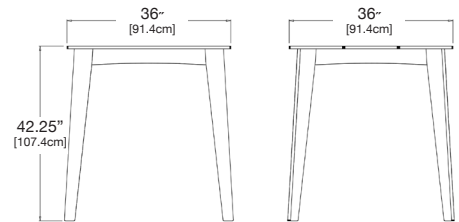

SKU: AL-CT3636-(color code)

dimensions:
width: 36" (91.4cm)
depth: 36" (91.4cm)
height: 36.25" (92.3cm)

weight:
64.5 lbs (29.25kg)

use with:
alfresco counter stool

seats 4

shipping dimensions: 36" × 12" × 6"
shipping weight: 66.5 lbs (29.9kg)

bar table 36sq

SKU: AL-BT3636-(color code)

dimensions:
width: 36" (91.4cm)
depth: 36" (91.4cm)
height: 42.25" (107.4cm)

weight:
68.5 lbs (38.6kg)

use with:
alfresco bar stool

seats 4

shipping dimensions: 48" × 12" × 6"
shipping weight: 72 lbs (31.0kg)

counter table 72x36

SKU: AL-CT7236-(color code)

dimensions:
width: 72" (182.9cm)
depth: 36" (91.4cm)
height: 36.25" (92.3cm)

weight:
103 lbs (46.7kg)

use with:
alfresco counter stool

seats 6

shipping dimensions: 12.5" × 6" × 63"
shipping weight: 109.5 lbs (49.7kg)

bar table 72x36

SKU: AL-BT7236-(color code)

dimensions:
width: 72" (182.9cm)
depth: 36" (91.4cm)
height: 42.25" (107.4cm)

weight:
150 lbs (68.0kg)

use with:
alfresco bar stool

seats 6

shipping dimensions: 12.5" × 6" × 63"
shipping weight: 113.5 lbs (51.5kg)