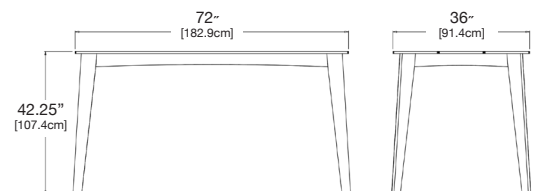

SKU: AL-CT3636-(color code)

dimensions:
width: 36" (91.4cm)
depth: 36" (91.4cm)
height: 36.25" (92.3cm)

weight:
64.5 lbs (29.25kg)

use with:
alfresco counter stool

seats 4

shipping dimensions: 36" × 12" × 6"
shipping weight: 66.5 lbs (29.9kg)

bar table 36sq

SKU: AL-BT3636-(color code)

dimensions:
width: 36" (91.4cm)
depth: 36" (91.4cm)
height: 42.25" (107.4cm)

weight:
68.5 lbs (38.6kg)

use with:
alfresco bar stool

seats 4

shipping dimensions: 48" × 12" × 6"
shipping weight: 72 lbs (31.0kg)

counter table 72x36

SKU: AL-CT7236-(color code)

dimensions:
width: 72" (182.9cm)
depth: 36" (91.4cm)
height: 36.25" (92.3cm)

weight:
103 lbs (46.7kg)

use with:
alfresco counter stool

seats 6

shipping dimensions: 12.5" × 6" × 63"
shipping weight: 109.5 lbs (49.7kg)

bar table 72x36

SKU: AL-BT7236-(color code)

dimensions:
width: 72" (182.9cm)
depth: 36" (91.4cm)
height: 42.25" (107.4cm)

weight:
150 lbs (68.0kg)

use with:
alfresco bar stool

seats 6

shipping dimensions: 12.5" × 6" × 63"
shipping weight: 113.5 lbs (51.5kg)