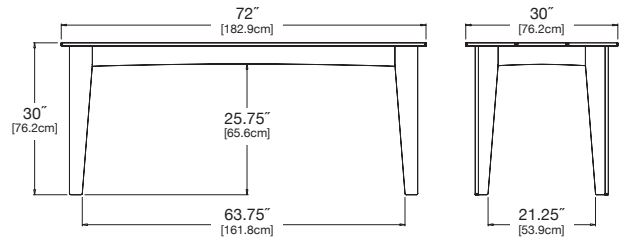

driftwood: ST-MS-DW

navy blue: ST-MS-NB

sky: ST-MS-SB

sunset: ST-MS-OR

table 62

seats 6

SKU: AL-T62-(color code)

dimensions:
width: 62" (157.5cm)
depth: 30" (76.2cm)
height: 30" (76.2cm)

weight:
73 lbs (33.1kg)

use with:
alfresco bench 47

shipping dimensions: 13" x 6" x 63"
shipping weight: 92 lbs (41.7kg)

table 72

seats 8

SKU: AL-T72-(color code)

dimensions:
width: 72" (182.9cm)
depth: 30" (76.2cm)
height: 30" (76.2cm)

weight:
85 lbs (38.6kg)

use with:
alfresco bench 58

shipping dimensions: pallet

table 82

seats 10

SKU: AL-T82-(color code)

dimensions:
width: 82" (208.3cm)
depth: 36" (91.4cm)
height: 30" (76.2cm)

weight:
133 lbs (60.3kg)

use with:
alfresco bench 68

shipping dimensions: pallet

table 95

seats 12

SKU: AL-T95-(color code)

dimensions:
width: 95" (241.3cm)
depth: 36" (91.4cm)
height: 30" (76.2cm)

weight:
150 lbs (68.0kg)

use with:
alfresco bench 81