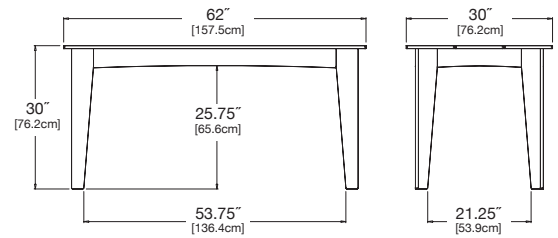

driftwood: ST-MS-DW

navy blue: ST-MS-NB

sky: ST-MS-SB

sunset: ST-MS-OR

table 62

seats 6

SKU: AL-T62-(color code)

dimensions:
width: 62" (157.5cm)
depth: 30" (76.2cm)
height: 30" (76.2cm)

weight:
73 lbs (33.1kg)

use with:
alfresco bench 47

shipping dimensions: 13" x 6" x 63"
shipping weight: 92 lbs (41.7kg)

table 72

seats 8

SKU: AL-T72-(color code)

dimensions:
width: 72" (182.9cm)
depth: 30" (76.2cm)
height: 30" (76.2cm)

weight:
85 lbs (38.6kg)

use with:
alfresco bench 58

shipping dimensions: pallet

table 82

seats 10

SKU: AL-T82-(color code)

dimensions:
width: 82" (208.3cm)
depth: 36" (91.4cm)
height: 30" (76.2cm)

weight:
133 lbs (60.3kg)

use with:
alfresco bench 68

shipping dimensions: pallet

table 95

seats 12

SKU: AL-T95-(color code)

dimensions:
width: 95" (241.3cm)
depth: 36" (91.4cm)
height: 30" (76.2cm)

weight:
150 lbs (68.0kg)

use with:
alfresco bench 81