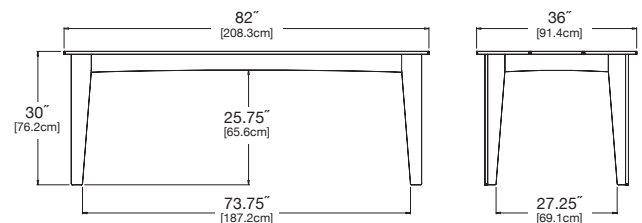

driftwood: ST-MS-DW

navy blue: ST-MS-NB

sky: ST-MS-SB

sunset: ST-MS-OR

table 62

seats 6

SKU: AL-T62-(color code)

dimensions:
width: 62" (157.5cm)
depth: 30" (76.2cm)
height: 30" (76.2cm)

weight:
73 lbs (33.1kg)

use with:
alfresco bench 47

shipping dimensions: 13" x 6" x 63"
shipping weight: 92 lbs (41.7kg)

table 72

seats 8

SKU: AL-T72-(color code)

dimensions:
width: 72" (182.9cm)
depth: 30" (76.2cm)
height: 30" (76.2cm)

weight:
85 lbs (38.6kg)

use with:
alfresco bench 58

shipping dimensions: pallet

table 82

seats 10

SKU: AL-T82-(color code)

dimensions:
width: 82" (208.3cm)
depth: 36" (91.4cm)
height: 30" (76.2cm)

weight:
133 lbs (60.3kg)

use with:
alfresco bench 68

shipping dimensions: pallet

table 95

seats 12

SKU: AL-T95-(color code)

dimensions:
width: 95" (241.3cm)
depth: 36" (91.4cm)
height: 30" (76.2cm)

weight:
150 lbs (68.0kg)

use with:
alfresco bench 81