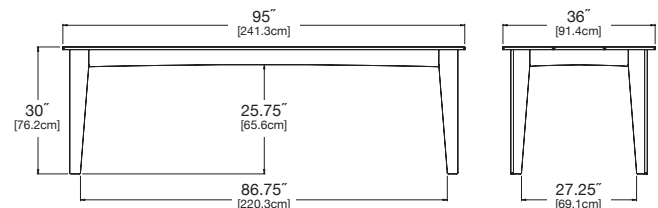

weight:
73 lbs (33.1kg)

use with:
alfresco bench 47

shipping dimensions: 13" x 6" x 63"
shipping weight: 92 lbs (41.7kg)

table 72

seats 8

SKU: AL-T72-(color code)

dimensions:
width: 72" (182.9cm)
depth: 30" (76.2cm)
height: 30" (76.2cm)

weight:
85 lbs (38.6kg)

use with:
alfresco bench 58

shipping dimensions: pallet

table 82

seats 10

SKU: AL-T82-(color code)

dimensions:
width: 82" (208.3cm)
depth: 36" (91.4cm)
height: 30" (76.2cm)

weight:
133 lbs (60.3kg)

use with:
alfresco bench 68

shipping dimensions: pallet

table 95

seats 12

SKU: AL-T95-(color code)

dimensions:
width: 95" (241.3cm)
depth: 36" (91.4cm)
height: 30" (76.2cm)

weight:
150 lbs (68.0kg)

use with:
alfresco bench 81

shipping dimensions: pallet