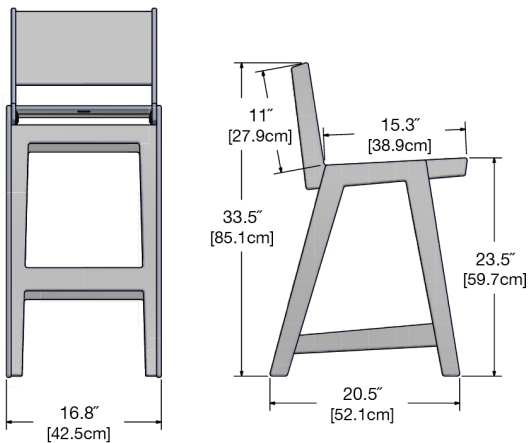

charcoal: AL-CHS-CG