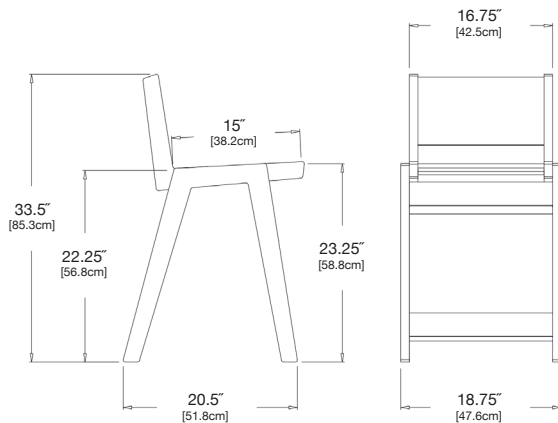

charcoal: AL-CHS-CG