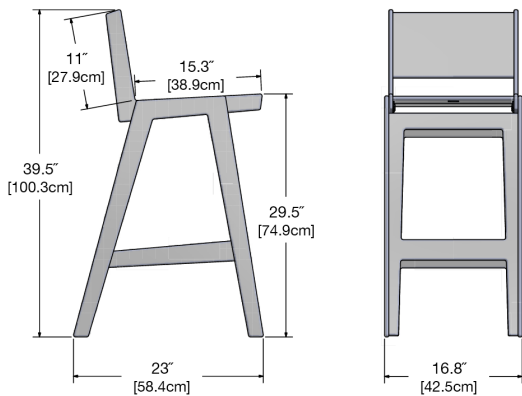

collection: alfresco

material: HDPE

dimensions: width: 16.8" (42.5cm)
depth: 23" (58.4cm)
height: 39.5" (100.3cm)

weight: 23 lbs (10.4kg)

pairs well with alfresco collection.

shipping dimensions: 30" x 24" x 12"
shipping weight: 29 lbs (13.2kg)

shipped flat packed
some assembly required