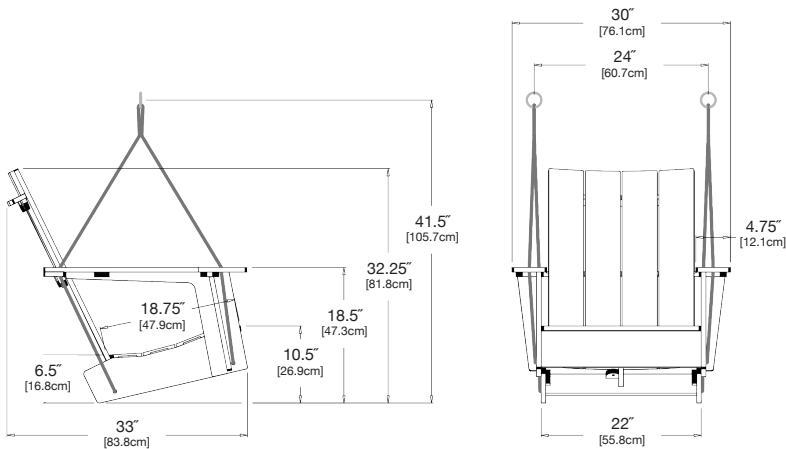

apple red: AD-AS-AR

*for residential use only

charcoal: AD-AS-CG

driftwood: AD-AS-DW

navy blue: AD-AS-NB