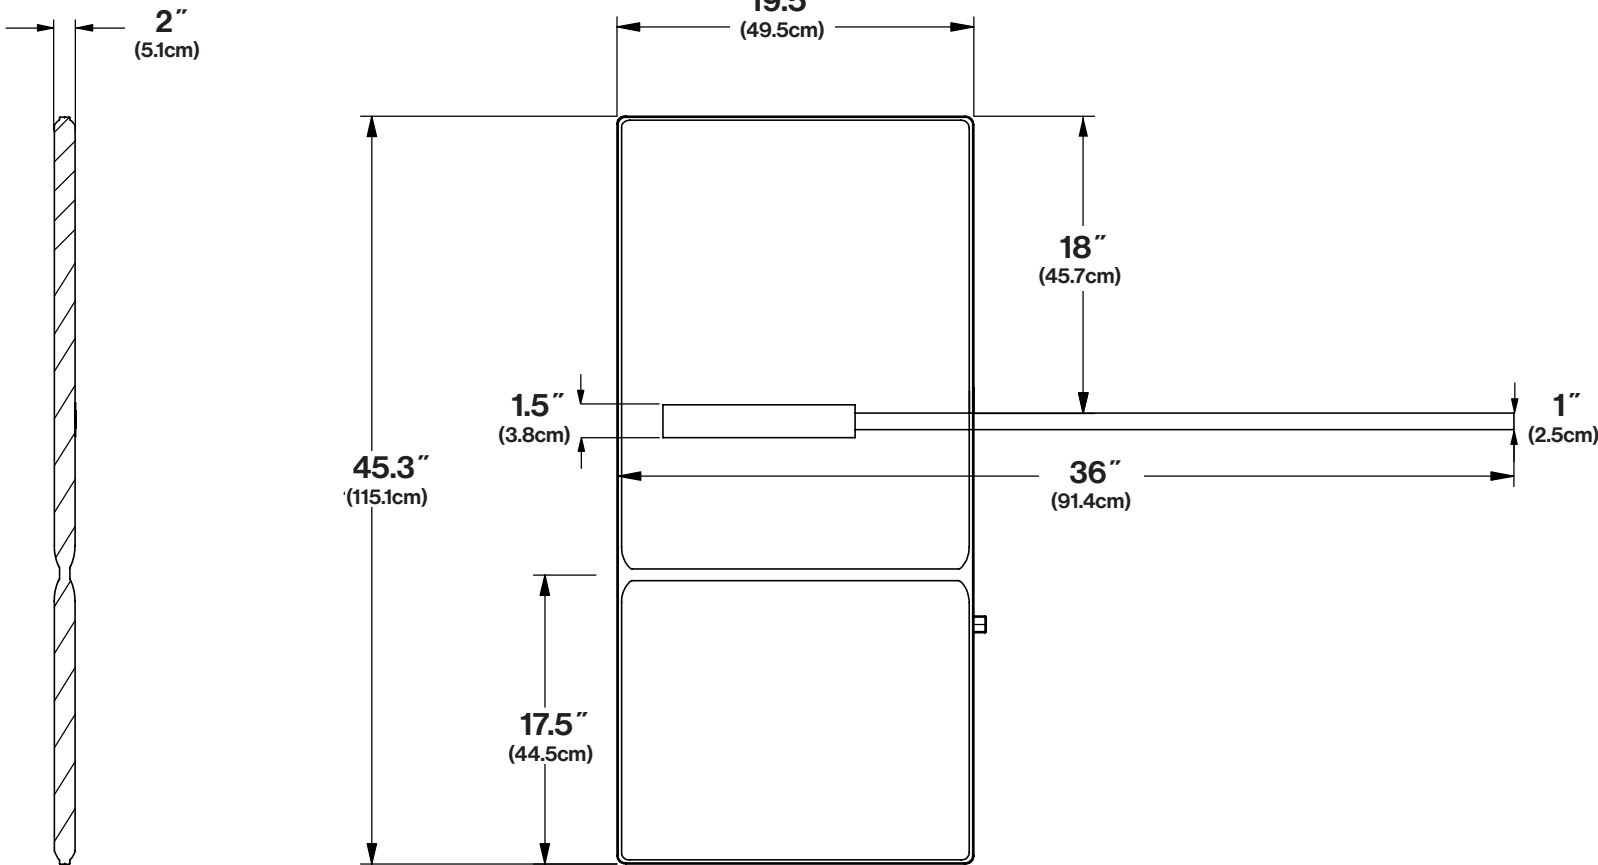

adirondack chair (flat)

LL-AD-4SFC-(COLOR CODE)

dimensions:

width: 28.5" (72.4cm)
depth: 34.75" (88.1cm)
height: 35.25" (84.2cm)

seat dimensions:

seat width: 20.5" (52.1cm)
seat depth: 17.75" (45.2cm)
seat height: 12" (31cm)
arm height: 20" (51cm)

shipping dimensions:

width: 30" (76.2cm)
depth: 6" (15.2cm)
height 30" (76.2cm)

shipping weight:

53 lbs (24kg)

hdpe colors:

● SAGE	LL-AD-4SFC-SG
● LEAF GREEN	LL-AD-4SFC-LG
● SKY BLUE	LL-AD-4SFC-SB
● NAVY BLUE	LL-AD-4SFC-NB
● CHILI	LL-AD-4SFC-CL
● APPLE RED	LL-AD-4SFC-AR
● SUNSET ORANGE	LL-AD-4SFC-OR
○ CLOUD WHITE	LL-AD-4SFC-CW
● FOG	LL-AD-4SFC-FG
● DRIFTWOOD	LL-AD-4SFC-DW
● ASH BLUE	LL-AD-4SFC-AB
● CHARCOAL GREY	LL-AD-4SFC-CG
● BLACK	LL-AD-4SFC-BL

LL-AD-CSH-(CUSHION CODE)

dimensions:

width: 19.5" (49.5cm)
depth: 2" (5.1cm)
height: 45.3" (115.1cm)
strap length: 36" (91.4cm)
velcro length: 10.5" (26.7cm)

weight:

1 lbs (.45kg)

materials:

Sunbrella Fabric

shipping method:

standard

assembly type:

fully assembled

shipping dimensions:

width: 22" (55.9cm)
depth: 22" (55.9cm)
height 4" (10.2cm)

shipping weight:

5 lbs (11kg)