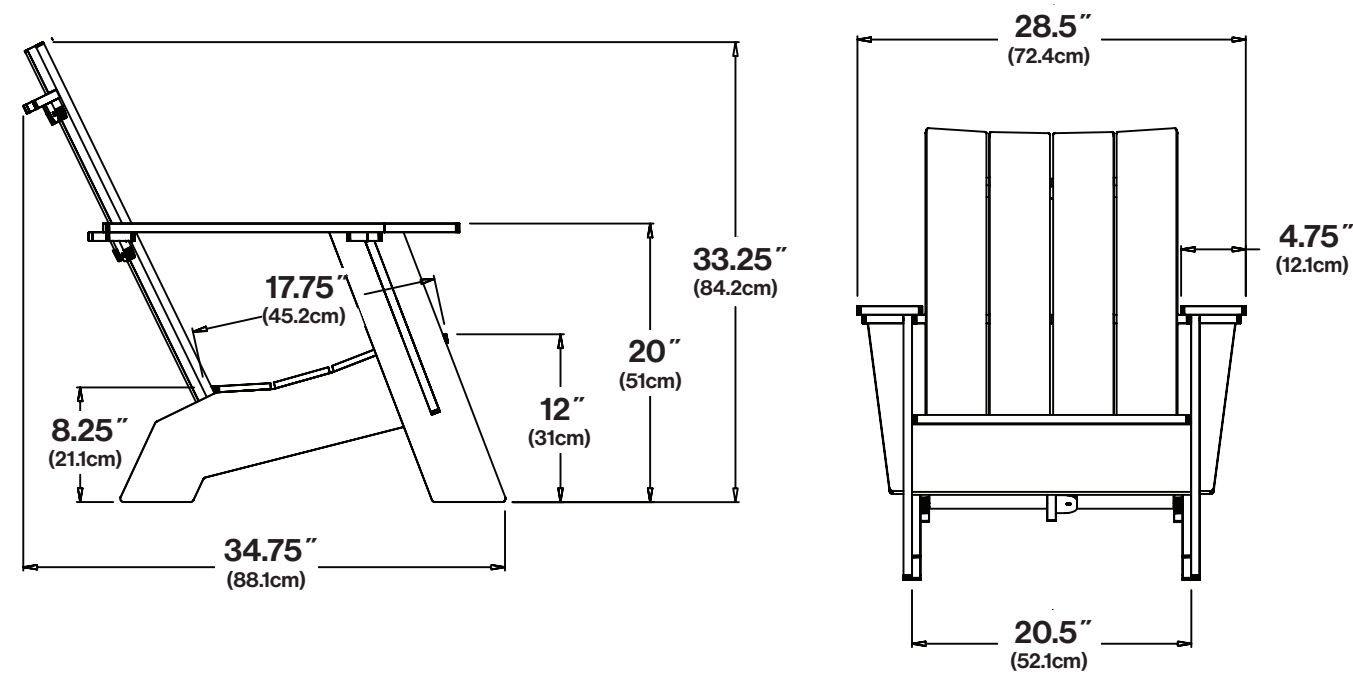

adirondack chair (flat)

LL-AD-4SFC-(COLOR CODE)

dimensions:

width: 28.5" (72.4cm)
depth: 34.75" (88.1cm)
height: 35.25" (84.2cm)

seat dimensions:

seat width: 20.5" (52.1cm)
seat depth: 17.75" (45.2cm)
seat height: 12" (31cm)
arm height: 20" (51cm)

weight:

39 lbs (17.7kg)

materials:

HDPE

shipping method:

standard

assembly type:

knocked down

shipping dimensions:

width: 30" (76.2cm)
depth: 6" (15.2cm)
height 30" (76.2cm)

shipping weight:

53 lbs (24kg)

hdpe colors:

● SAGE	LL-AD-4SFC-SG
● LEAF GREEN	LL-AD-4SFC-LG
● SKY BLUE	LL-AD-4SFC-SB
● NAVY BLUE	LL-AD-4SFC-NB
● CHILI	LL-AD-4SFC-CL
● APPLE RED	LL-AD-4SFC-AR
● SUNSET ORANGE	LL-AD-4SFC-OR
○ CLOUD WHITE	LL-AD-4SFC-CW
● FOG	LL-AD-4SFC-FG
● DRIFTWOOD	LL-AD-4SFC-DW
● ASH BLUE	LL-AD-4SFC-AB
● CHARCOAL GREY	LL-AD-4SFC-CG
● BLACK	LL-AD-4SFC-BL

Our first foray into outdoor furniture was in 2003 with a modern version of the iconic Adirondack chair. The Loll Adirondack collection combines the classic Adirondack style lounge chair with the comfort and modernity of the Loll version. All with a contoured seat and back and the option of having a standard or tall seat height, or a rocking version, you'll be sure to find exactly what you need for your outdoor lounging needs. Every Adirondack has a handy bottle opener under the right arm for emergency refreshments.

security option:

CABLE MOUNT