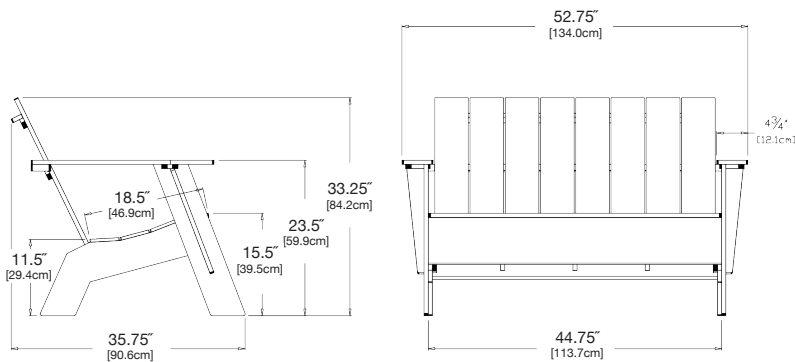

charcoal: AD-ABT-CG

collection: adirondack

material: HDPE

dimensions: width: 52.75" (134.0cm)
depth: 35.75" (90.8cm)
height: 33.25" (84.5cm)

weight: 85.5 lbs (38.7kg)

pairs well with adirondack side table.

shipping dimensions: 28" x 6" x 52"
shipping weight: 99 lbs (44.9kg)

shipped knocked down
some assembly required