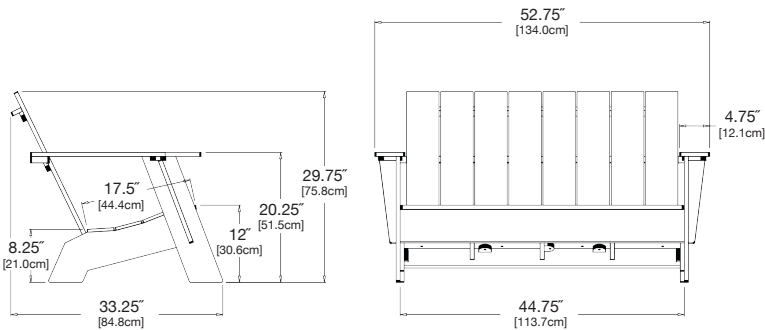

driftwood: AD-AB-DW