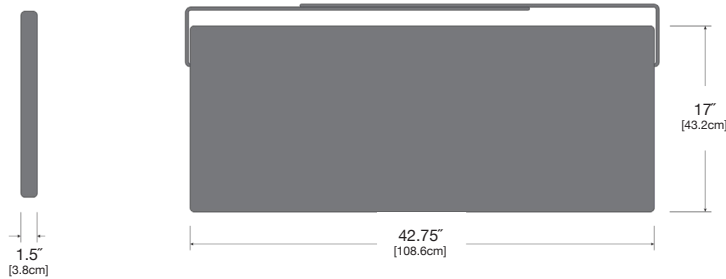

cast charcoal: AC-2S-40483

canvas black: AC-2S-5408

canvas flax: AC-2S-5492

canvas white: AC-2S-57003

canvas regatta: AC-2S-5439

canvas red: AC-2S-5403

canvas navy: AC-2S-5439

cast silver: AC-2S-40433

canvas grey: AC-2S-54048

canvas fern: AC-2S-5487

cast petal: AC-2S-40431

collection: accessories

material: sunbrella acrylic fibers

dimensions: width: 42.75" (108.6cm)
depth: 17" (43.2cm)
height: 1.5" (3.8cm)

weight: 4 lbs (1.8kg)

works with:

shipping dimensions: 48" x 18" x 4"
shipping weight: 5 lbs (2.3kg)

ships standard
no assembly required