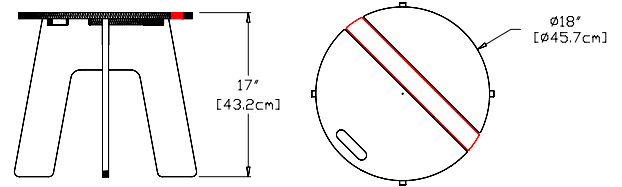

collection:
accent tables
material:
100% recycled
HDPE

product details: see backside

flat pack shipped
some assembly required

lollygagger side table

SKU: LC-LST-(color code)

dimensions:
width: 16" (40.6cm)
depth: 16" (40.6cm)
height: 14" (35.6cm)

weight:
8 lbs (3.6kg)

collection:
lollygagger

shipping dimensions: 18" x 18" x 4"
shipping weight: 9.6 lbs (4.4kg)

racer side car

select color options only:

SKU: RC-RSC-(color code)

dimensions:
width: 18" (45.7cm)
depth: 18" (45.7cm)
height: 17" (43.2cm)

weight:
14 lbs (6.4kg)

collection:
racer

shipping dimensions: 20" x 20" x 4"
shipping weight: 16 lbs (7.3kg)

tetra table

SKU: SA-TT-(color code)

dimensions:
width: 21" (53.3cm)
depth: 21" (53.3cm)
height: 20.75" (52.8cm)

weight:
26 lbs (11.8kg)

shipping dimensions: 22" x 22" x 4"
shipping weight: 29 lbs (13.2kg)

adirondack side table

SKU: SA-ADT-(color code)

dimensions:
width: 28.75" (73.1cm)
depth: 17" (43.2cm)
height: 17.75" (44.9cm)