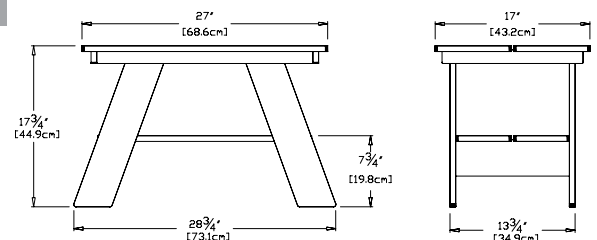

shipping dimensions: 28" x 17" x 5"
shipping weight: 30 lbs (13.6kg)