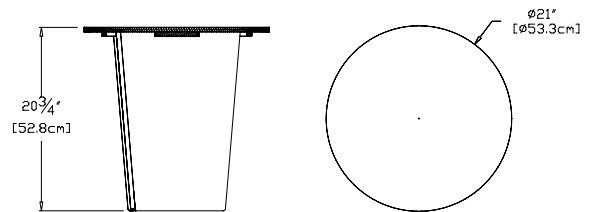

collection:
accent tables
material:
100% recycled
HDPE

product details: see backside

flat pack shipped
some assembly required

lollygagger side table

SKU: LC-LST-(color code)

dimensions:
width: 16" (40.6cm)
depth: 16" (40.6cm)
height: 14" (35.6cm)

weight:
8 lbs (3.6kg)

collection:
lollygagger

shipping dimensions: 18" x 18" x 4"
shipping weight: 9.6 lbs (4.4kg)

racer side car

select color options only:

SKU: RC-RSC-(color code)

dimensions:
width: 18" (45.7cm)
depth: 18" (45.7cm)
height: 17" (43.2cm)

weight:
14 lbs (6.4kg)

collection:
racer

shipping dimensions: 20" x 20" x 4"
shipping weight: 16 lbs (7.3kg)

tetra table

SKU: SA-TT-(color code)

dimensions:
width: 21" (53.3cm)
depth: 21" (53.3cm)
height: 20.75" (52.8cm)

weight:
26 lbs (11.8kg)

shipping dimensions: 22" x 22" x 4"
shipping weight: 29 lbs (13.2kg)

adirondack side table

SKU: SA-ADT-(color code)

dimensions:
width: 28.75" (73.1cm)
depth: 17" (43.2cm)
height: 17.75" (44.9cm)