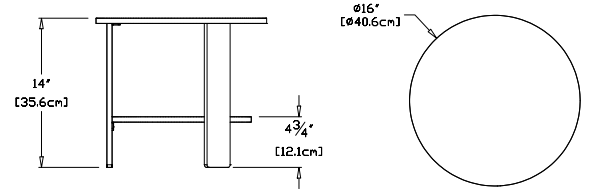

collection:
accent tables
material:
100% recycled
HDPE

product details: see backside

flat pack shipped
some assembly required

lollygagger side table

SKU: LC-LST-(color code)

dimensions:
width: 16" (40.6cm)
depth: 16" (40.6cm)
height: 14" (35.6cm)

weight:
8 lbs (3.6kg)

collection:
lollygagger

shipping dimensions: 18" x 18" x 4"
shipping weight: 9.6 lbs (4.4kg)

racer side car

select color options only:

SKU: RC-RSC-(color code)

dimensions:
width: 18" (45.7cm)
depth: 18" (45.7cm)
height: 17" (43.2cm)

weight:
14 lbs (6.4kg)

collection:
racer

shipping dimensions: 20" x 20" x 4"
shipping weight: 16 lbs (7.3kg)

tetra table

SKU: SA-TT-(color code)

dimensions:
width: 21" (53.3cm)
depth: 21" (53.3cm)
height: 20.75" (52.8cm)

weight:
26 lbs (11.8kg)

shipping dimensions: 22" x 22" x 4"
shipping weight: 29 lbs (13.2kg)

adirondack side table

SKU: SA-ADT-(color code)

dimensions:
width: 28.75" (73.1cm)
depth: 17" (43.2cm)
height: 17.75" (44.9cm)