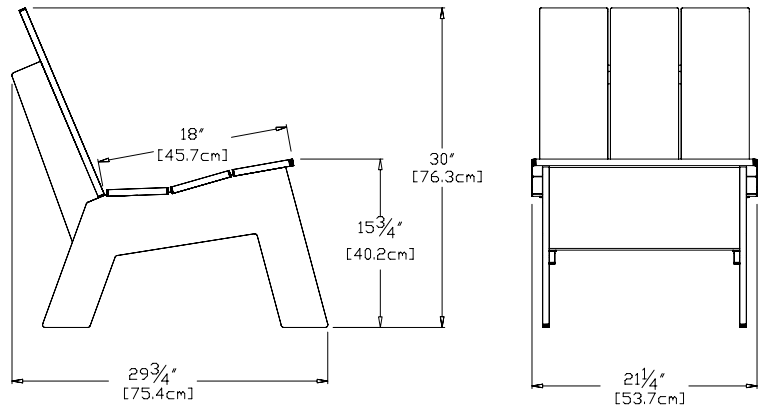

### low back

**SKU:** PK-LBS-(color code)

**dimensions:**

width: 21.25" (53.7cm)  
 depth: 29.75" (75.4cm)  
 height: 30" (76.3cm)

**weight:**

35 lbs (15.9kg)

**shipping dimensions:** 30" x 20" x 6"  
**shipping weight:** 41 lbs (18.6kg)

### low back tall

**SKU:** PK-LBST-(color code)

**dimensions:**

width: 18.5" (47.0cm)  
 depth: 30.75" (78.1cm)  
 height: 31.75" (80.7cm)

**weight:**

36 lbs (16.3kg)

**shipping dimensions:** 30" x 6" x 30"  
**shipping weight:** 41 lbs (18.6kg)

### high back

**SKU:** PK-HBS-(color code)

**dimensions:**

width: 21.25" (53.7cm)  
 depth: 33" (83.5cm)  
 height: 38.75" (98.2cm)

**weight:**

42 lbs (19.1kg)

**shipping dimensions:** 30" x 6" x 30"  
**shipping weight:** 60 lbs (27.2kg)