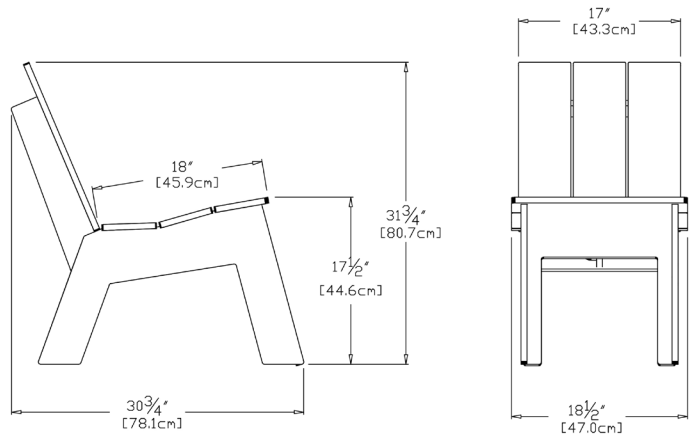

### low back

**SKU:** PK-LBS-(color code)

**dimensions:**

width: 21.25" (53.7cm)  
 depth: 29.75" (75.4cm)  
 height: 30" (76.3cm)

**weight:**

35 lbs (15.9kg)

**shipping dimensions:** 30" x 20" x 6"  
**shipping weight:** 41 lbs (18.6kg)

### low back tall

**SKU:** PK-LBST-(color code)

**dimensions:**

width: 18.5" (47.0cm)  
 depth: 30.75" (78.1cm)  
 height: 31.75" (80.7cm)

**weight:**

36 lbs (16.3kg)

**shipping dimensions:** 30" x 6" x 30"  
**shipping weight:** 41 lbs (18.6kg)

### high back

**SKU:** PK-HBS-(color code)

**dimensions:**

width: 21.25" (53.7cm)  
 depth: 33" (83.5cm)  
 height: 38.75" (98.2cm)

**weight:**

42 lbs (19.1kg)

**shipping dimensions:** 30" x 6" x 30"  
**shipping weight:** 60 lbs (27.2kg)