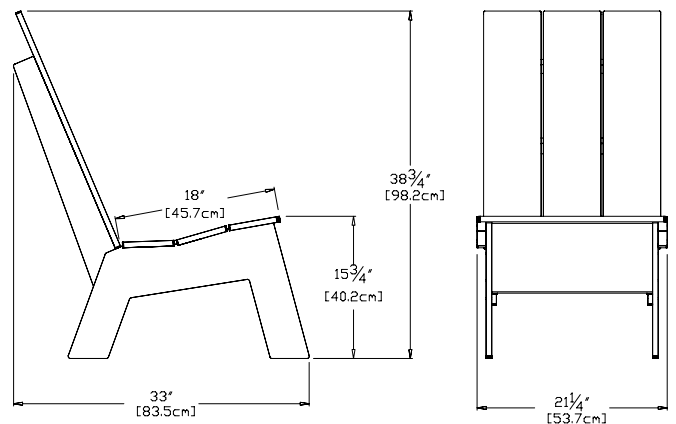

### low back

**SKU:** PK-LBS-(color code)

**dimensions:**

width: 21.25" (53.7cm)  
 depth: 29.75" (75.4cm)  
 height: 30" (76.3cm)

**weight:**

35 lbs (15.9kg)

**shipping dimensions:** 30" x 20" x 6"  
**shipping weight:** 41 lbs (18.6kg)

### low back tall

**SKU:** PK-LBST-(color code)

**dimensions:**

width: 18.5" (47.0cm)  
 depth: 30.75" (78.1cm)  
 height: 31.75" (80.7cm)

**weight:**

36 lbs (16.3kg)

**shipping dimensions:** 30" x 6" x 30"  
**shipping weight:** 41 lbs (18.6kg)

### high back

**SKU:** PK-HBS-(color code)

**dimensions:**

width: 21.25" (53.7cm)  
 depth: 33" (83.5cm)  
 height: 38.75" (98.2cm)

**weight:**

42 lbs (19.1kg)

**shipping dimensions:** 30" x 6" x 30"  
**shipping weight:** 60 lbs (27.2kg)