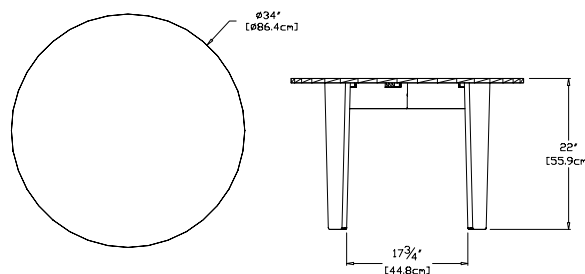

### kids cricket chair

**SKU:** KD-C-(color code)

**dimensions:**  
width: 13.25" (33.7cm)  
depth: 17.75" (45.3cm)  
height: 26.75" (68.1cm)

**weight:**  
9 lbs (4.1kg)

**shipping dimensions:** 28" x 4" x 24"  
**shipping weight:** 14 lbs (6.4kg)

### kids play table

**SKU:** KD-PT-(color code)

**dimensions:**  
width: 34" (86.4cm)  
depth: 34" (86.4cm)  
height: 22" (55.9cm)

**weight:**  
39 lbs (17.7kg)

**shipping dimensions:** 37" x 4" x 30"  
**shipping weight:** 44 lbs (20.0kg)

### BBO<sub>2</sub> chair

**SKU:** KD-BBO2C-(color code)

**dimensions:**  
width: 13.25" (33.4cm)  
depth: 18.5" (46.8cm)  
height: 23" (58.4cm)

**weight:**  
11 lbs (5.0kg)

**shipping dimensions:** 24" x 18" x 4"  
**shipping weight:** 14 lbs (6.4kg)

### BBO<sub>2</sub> table

**SKU:** KD-BBO2T-(color code)

**dimensions:**  
width: 32" (81.3cm)  
depth: 32" (81.3cm)  
height: 18" (45.7cm)

**weight:**  
35 lbs (15.9kg)

**shipping dimensions:** 24" x 4" x 48"  
**shipping weight:** 45 lbs (20.4kg)