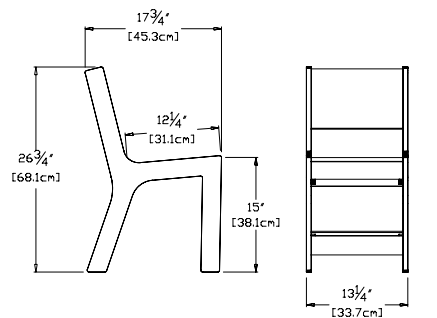

### kids cricket chair

**SKU:** KD-C-(color code)

**dimensions:**  
width: 13.25" (33.7cm)  
depth: 17.75" (45.3cm)  
height: 26.75" (68.1cm)

**weight:**  
9 lbs (4.1kg)

**shipping dimensions:** 28" x 4" x 24"  
**shipping weight:** 14 lbs (6.4kg)

### kids play table

**SKU:** KD-PT-(color code)

**dimensions:**  
width: 34" (86.4cm)  
depth: 34" (86.4cm)  
height: 22" (55.9cm)

**weight:**  
39 lbs (17.7kg)

**shipping dimensions:** 37" x 4" x 30"  
**shipping weight:** 44 lbs (20.0kg)

### BBO<sub>2</sub> chair

**SKU:** KD-BBO2C-(color code)

**dimensions:**  
width: 13.25" (33.4cm)  
depth: 18.5" (46.8cm)  
height: 23" (58.4cm)

**weight:**  
11 lbs (5.0kg)

**shipping dimensions:** 24" x 18" x 4"  
**shipping weight:** 14 lbs (6.4kg)

### BBO<sub>2</sub> table

**SKU:** KD-BBO2T-(color code)

**dimensions:**  
width: 32" (81.3cm)  
depth: 32" (81.3cm)  
height: 18" (45.7cm)

**weight:**  
35 lbs (15.9kg)

**shipping dimensions:** 24" x 4" x 48"  
**shipping weight:** 45 lbs (20.4kg)