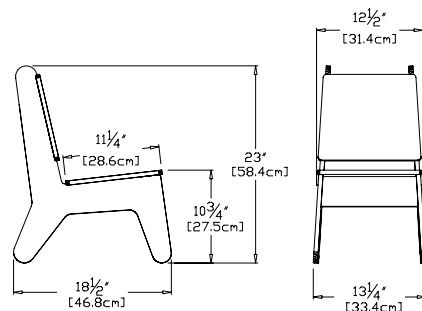

### kids cricket chair

**SKU:** KD-C-(color code)

**dimensions:**  
width: 13.25" (33.7cm)  
depth: 17.75" (45.3cm)  
height: 26.75" (68.1cm)

**weight:**  
9 lbs (4.1kg)

**shipping dimensions:** 28" x 4" x 24"  
**shipping weight:** 14 lbs (6.4kg)

### kids play table

**SKU:** KD-PT-(color code)

**dimensions:**  
width: 34" (86.4cm)  
depth: 34" (86.4cm)  
height: 22" (55.9cm)

**weight:**  
39 lbs (17.7kg)

**shipping dimensions:** 37" x 4" x 30"  
**shipping weight:** 44 lbs (20.0kg)

### BBO<sub>2</sub> chair

**SKU:** KD-BBO2C-(color code)

**dimensions:**  
width: 13.25" (33.4cm)  
depth: 18.5" (46.8cm)  
height: 23" (58.4cm)

**weight:**  
11 lbs (5.0kg)

**shipping dimensions:** 24" x 18" x 4"  
**shipping weight:** 14 lbs (6.4kg)

### BBO<sub>2</sub> table

**SKU:** KD-BBO2T-(color code)

**dimensions:**  
width: 32" (81.3cm)  
depth: 32" (81.3cm)  
height: 18" (45.7cm)

**weight:**  
35 lbs (15.9kg)

**shipping dimensions:** 24" x 4" x 48"  
**shipping weight:** 45 lbs (20.4kg)