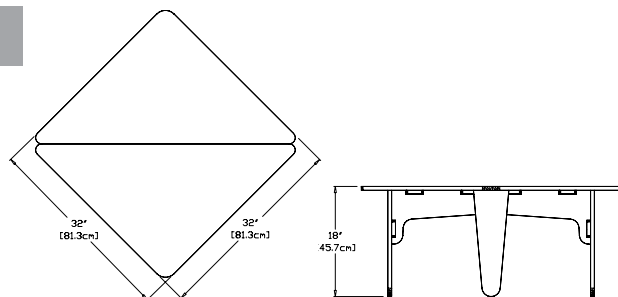

### kids cricket chair

**SKU:** KD-C-(color code)

**dimensions:**  
width: 13.25" (33.7cm)  
depth: 17.75" (45.3cm)  
height: 26.75" (68.1cm)

**weight:**  
9 lbs (4.1kg)

**shipping dimensions:** 28" x 4" x 24"  
**shipping weight:** 14 lbs (6.4kg)

### kids play table

**SKU:** KD-PT-(color code)

**dimensions:**  
width: 34" (86.4cm)  
depth: 34" (86.4cm)  
height: 22" (55.9cm)

**weight:**  
39 lbs (17.7kg)

**shipping dimensions:** 37" x 4" x 30"  
**shipping weight:** 44 lbs (20.0kg)

### BBO<sub>2</sub> chair

**SKU:** KD-BBO2C-(color code)

**dimensions:**  
width: 13.25" (33.4cm)  
depth: 18.5" (46.8cm)  
height: 23" (58.4cm)

**weight:**  
11 lbs (5.0kg)

**shipping dimensions:** 24" x 18" x 4"  
**shipping weight:** 14 lbs (6.4kg)

### BBO<sub>2</sub> table

**SKU:** KD-BBO2T-(color code)

**dimensions:**  
width: 32" (81.3cm)  
depth: 32" (81.3cm)  
height: 18" (45.7cm)

**weight:**  
35 lbs (15.9kg)

**shipping dimensions:** 24" x 4" x 48"  
**shipping weight:** 45 lbs (20.4kg)