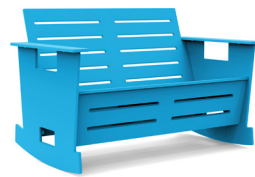

## go loveseat rocker

**charcoal:** GO-LR-CG

**black:** GO-LR-BL

**cloud:** GO-LR-CW

**leaf:** GO-LR-LG

**chocolate:** GO-LR-CB

**apple red:** GO-LR-AR

**sunset:** GO-LR-OR

**sky:** GO-LR-SB

**sand:** GO-LR-SD

**evergreen:** GO-LR-EG

**navy blue:** GO-LR-NB

**collection:** go

**material:** 100% recycled HDPE

**dimensions:** width: 48.25" (122.6cm)  
depth: 26.75" (68.1cm)  
height: 31" (78.7cm)

**weight:** 83 lbs (37.6kg)

**664**  
reclaimed  
milk jugs

**shipping dimensions:** 30" x 5" x 49"  
**shipping weight:** 99 lbs (44.9kg)

flat pack shipped  
some assembly required