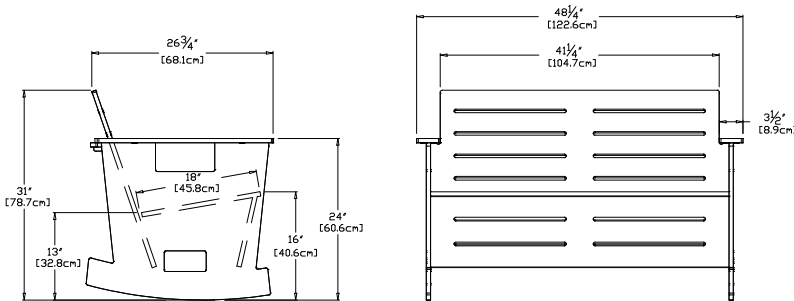

**sky:** GO-LR-SB

**sand:** GO-LR-SD

**evergreen:** GO-LR-EG

**navy blue:** GO-LR-NB

**collection:** go

**material:** 100% recycled HDPE

**dimensions:** width: 48.25" (122.6cm)  
depth: 26.75" (68.1cm)  
height: 31" (78.7cm)

**weight:** 83 lbs (37.6kg)

**664**  
reclaimed  
milk jugs

**shipping dimensions:** 30" x 5" x 49"  
**shipping weight:** 99 lbs (44.9kg)

flat pack shipped  
some assembly required