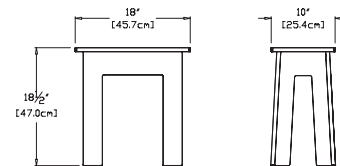

evergreen: color code EG

navy blue: color code NB

bench 18

seats 1

SKU: FA-B18-(color code)

dimensions:

width: 18" (45.7cm)
depth: 10" (25.4cm)
height: 18.5" (47.0cm)

weight:

12 lbs (5.4kg)

use with:

fresh air
tables

shipping dimensions: 20" x 20" x 4"
shipping weight: 14 lbs (6.4kg)

bench 48

seats 2

SKU: FA-B48-(color code)

dimensions:

width: 47.5" (120.7cm)
depth: 10" (25.4cm)
height: 18.5" (47.0cm)

weight:

32 lbs (14.6kg)

use with:

fresh air
table 65

shipping dimensions: 48" x 12" x 6"
shipping weight: 38 lbs (17.2kg)

bench 65

seats 3

SKU: FA-B65-(color code)

dimensions:

width: 65" (165.1cm)
depth: 10" (25.4cm)
height: 18.5" (47.0cm)

weight:

41 lbs (18.6kg)

use with:

fresh air
table 78

shipping dimensions: 66" x 6" x 12"
shipping weight: 50 lbs (22.7kg)