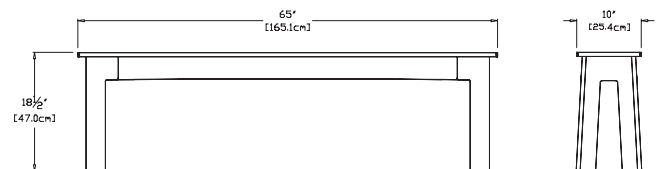

width: 47.5" (120.7cm)
depth: 10" (25.4cm)
height: 18.5" (47.0cm)

weight:

32 lbs (14.6kg)

use with:

fresh air
table 65

shipping dimensions: 48" x 12" x 6"
shipping weight: 38 lbs (17.2kg)

bench 65

seats 3

SKU: FA-B65-(color code)

dimensions:

width: 65" (165.1cm)
depth: 10" (25.4cm)
height: 18.5" (47.0cm)

weight:

41 lbs (18.6kg)

use with:

fresh air
table 78

shipping dimensions: 66" x 6" x 12"
shipping weight: 50 lbs (22.7kg)