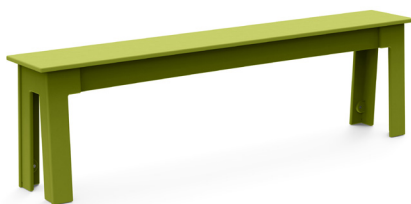

SKU: FA-B65-(color code)

dimensions:

width: 65" (165.1cm)
depth: 10" (25.4cm)
height: 18.5" (47.0cm)

weight:

41 lbs (18.6kg)

use with:

fresh air
table 78

shipping dimensions: 66" x 6" x 12"
shipping weight: 50 lbs (22.7kg)