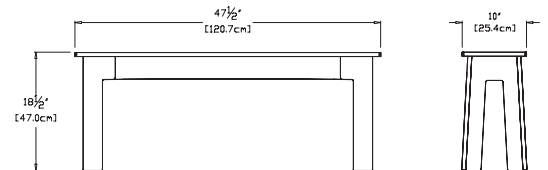

evergreen: color code EG

navy blue: color code NB

bench 18

seats 1

SKU: FA-B18-(color code)

dimensions:

width: 18" (45.7cm)
depth: 10" (25.4cm)
height: 18.5" (47.0cm)

weight:

12 lbs (5.4kg)

use with:

fresh air
tables

shipping dimensions: 20" x 20" x 4"
shipping weight: 14 lbs (6.4kg)

bench 48

seats 2

SKU: FA-B48-(color code)

dimensions:

width: 47.5" (120.7cm)
depth: 10" (25.4cm)
height: 18.5" (47.0cm)

weight:

32 lbs (14.6kg)

use with:

fresh air
table 65

shipping dimensions: 48" x 12" x 6"
shipping weight: 38 lbs (17.2kg)

bench 65

seats 3

SKU: FA-B65-(color code)

dimensions:

width: 65" (165.1cm)
depth: 10" (25.4cm)
height: 18.5" (47.0cm)

weight:

41 lbs (18.6kg)

use with:

fresh air
table 78

shipping dimensions: 66" x 6" x 12"
shipping weight: 50 lbs (22.7kg)