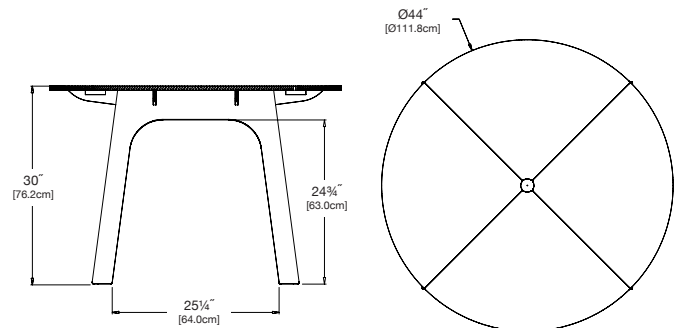

square table 30

seats 4 = 1 per side

SKU: AL-ST30-(color code)

dimensions:

width: 30" (76.2cm)
depth: 30" (76.2cm)
height: 30" (76.2cm)

weight:

47 lbs (21.3kg)

use with:

alfresco bench 22
or dining chairs

shipping dimensions: 36" x 12" x 6"
shipping weight: 51 lbs (23.1kg)

square table 36

seats 4 = 1 per side

SKU: AL-ST36-(color code)

dimensions:

width: 36" (91.4cm)
depth: 36" (91.4cm)
height: 30" (76.2cm)

dimensions:

width: 30" (76.2cm)
depth: 30" (76.2cm)
height: 30" (76.2cm)

weight:

57 lbs (25.9kg)

use with:

alfresco bench 22
or dining chairs

shipping dimensions: 48" x 6" x 46"
shipping weight: 77 lbs (34.9kg)