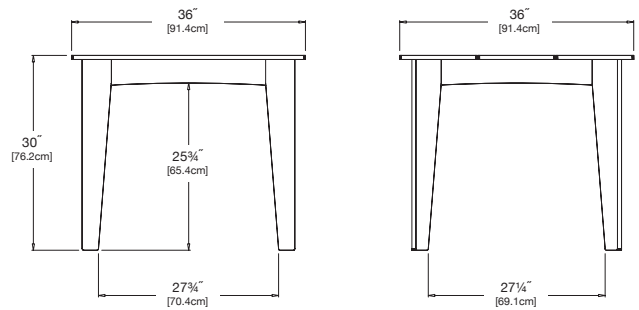

square table 30

seats 4 = 1 per side

SKU: AL-ST30-(color code)

dimensions:

width: 30" (76.2cm)
depth: 30" (76.2cm)
height: 30" (76.2cm)

weight:

47 lbs (21.3kg)

use with:

alfresco bench 22
or dining chairs

shipping dimensions: 36" x 12" x 6"
shipping weight: 51 lbs (23.1kg)

square table 36

seats 4 = 1 per side

SKU: AL-ST36-(color code)

dimensions:

width: 36" (91.4cm)
depth: 36" (91.4cm)
height: 30" (76.2cm)

weight:

59 lbs (26.8kg)

use with:

alfresco bench 22
or dining chairs

shipping dimensions: 36" x 12" x 6"
shipping weight: 63 lbs (26.8kg)

round table 44

seats 4

SKU: AL-RT44-(color code)

dimensions:

width: 30" (76.2cm)
depth: 30" (76.2cm)
height: 30" (76.2cm)

weight:

57 lbs (25.9kg)

use with:

alfresco bench 22
or dining chairs

shipping dimensions: 48" x 6" x 46"
shipping weight: 77 lbs (34.9kg)