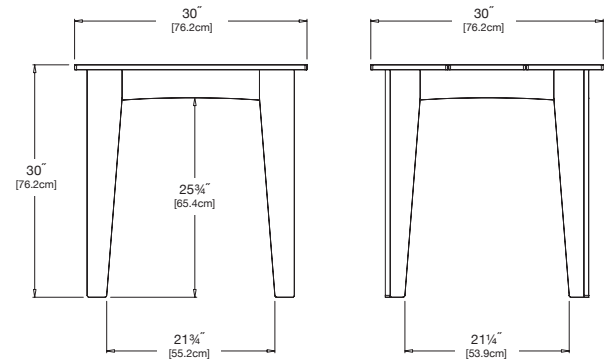

square table 30

seats 4 = 1 per side

SKU: AL-ST30-(color code)

dimensions:

width: 30" (76.2cm)
depth: 30" (76.2cm)
height: 30" (76.2cm)

weight:

47 lbs (21.3kg)

use with:

alfresco bench 22
or dining chairs

shipping dimensions: 36" x 12" x 6"
shipping weight: 51 lbs (23.1kg)

square table 36

seats 4 = 1 per side

SKU: AL-ST36-(color code)

dimensions:

width: 36" (91.4cm)
depth: 36" (91.4cm)
height: 30" (76.2cm)

dimensions:

width: 30" (76.2cm)
depth: 30" (76.2cm)
height: 30" (76.2cm)

weight:

57 lbs (25.9kg)

use with:

alfresco bench 22
or dining chairs

shipping dimensions: 48" x 6" x 46"
shipping weight: 77 lbs (34.9kg)