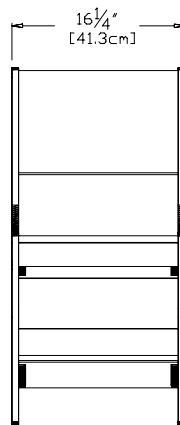

solid: AL-CS-CG

line: AL-CL-CG

**charcoal:** AL-CSP-CG  
spiracle

**collection:** alfresco  
**material:** 100% recycled HDPE  
**dimensions:** width: 16.25" (41.3cm)  
 depth: 22.5" (57.3cm)  
 height: 33.5" (85.1cm)  
**weight:** 17 lbs (7.7kg)

**136**  
reclaimed  
milk jugs

**shipping dimensions:** 36" x 24" x 4"  
**shipping weight:** 16 lbs (7.3kg)

flat pack shipped  
some assembly required

**black:**

spiracle: AL-CSP-BL  
 solid: AL-CS-BL  
 line: AL-CL-BL