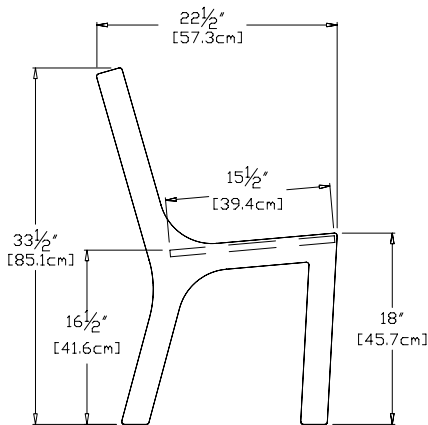

solid: AL-CS-CG

line: AL-CL-CG

**charcoal:** AL-CSP-CG  
spiracle

**collection:** alfresco  
**material:** 100% recycled HDPE  
**dimensions:** width: 16.25" (41.3cm)  
 depth: 22.5" (57.3cm)  
 height: 33.5" (85.1cm)  
**weight:** 17 lbs (7.7kg)

**136**  
reclaimed  
milk jugs

**shipping dimensions:** 36" x 24" x 4"  
**shipping weight:** 16 lbs (7.3kg)

flat pack shipped  
some assembly required

**black:**

spiracle: AL-CSP-BL  
 solid: AL-CS-BL  
 line: AL-CL-BL