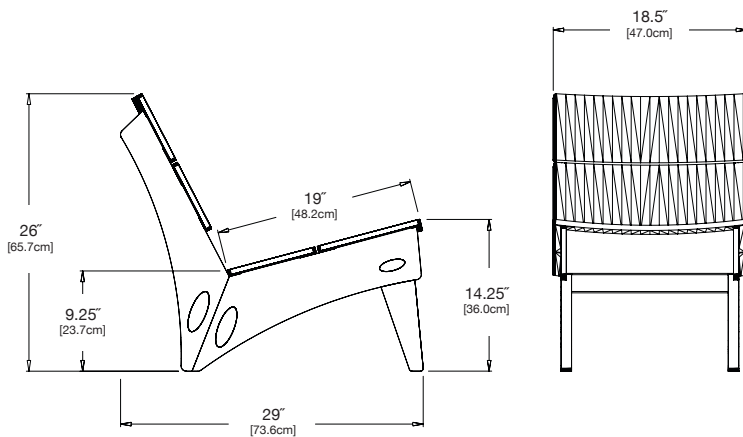

driftwood: LG-VANG-DW