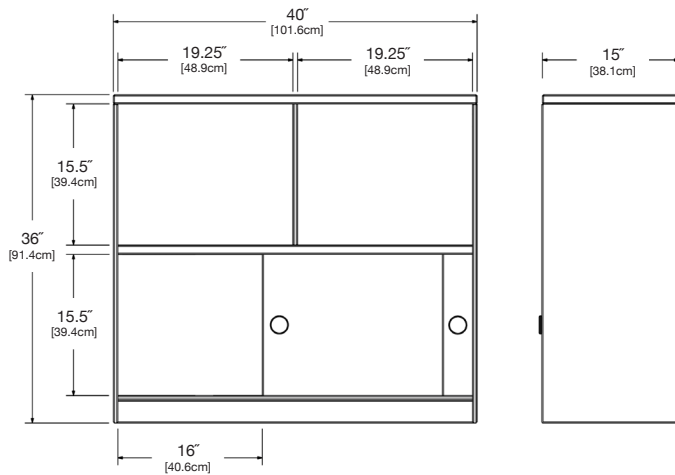

Available with CW doors in all colors.
LL-SDR-CCB401536-CW-(color code)

black: LL-SDR-CCB401536-BL

cloud: LL-SDR-CCB401536-CW

leaf: LL-SDR-CCB401536-LG

apple red: LL-SDR-CCB401536-AR

charcoal: LL-SDR-CCB401536-CG

driftwood: LL-SDR-CCB401536-DW

navy blue: LL-SDR-CCB401536-NB

collection: slider
 material: HDPE
 dimensions: width: 40" (101.6cm)
 depth: 15" (38.1cm)
 height: 36" (91.4cm)
 weight: 112 lbs (50.8kg)

pairs well with Slider Cabinet.