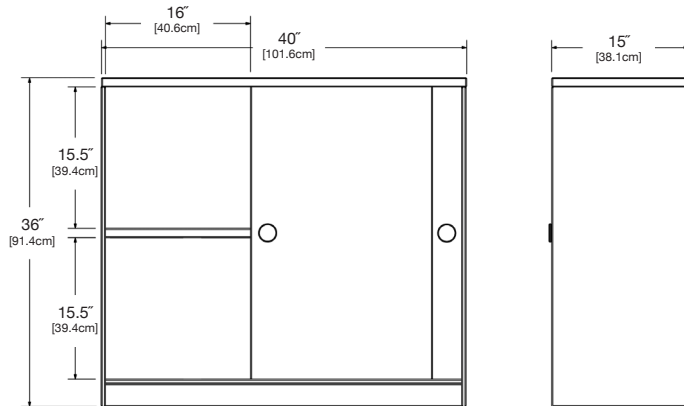

Available with CW doors in all colors.  
LL-SDR-CCB401536-CW-(color code)

charcoal: LL-SDR-CAB401536-CG

black: LL-SDR-CAB401536-BL

cloud: LL-SDR-CAB401536-CW

leaf: LL-SDR-CAB401536-LG

apple red: LL-SDR-CAB401536-AR

driftwood: LL-SDR-CAB401536-DW

navy blue: LL-SDR-CAB401536-NB

collection: slider  
 material: HDPE  
 dimensions: width: 40" (101.6cm)  
 depth: 15" (38.1cm)  
 height: 36" (91.4cm)  
 weight: 119 lbs (54.0kg)

pairs well with  
Slider Cubby Cabinet.

shipping dimensions: pallet

ships oversized  
fully assembled

sky: LL-SDR-CAB401536-SB

sunset: LL-SDR-CAB401536-OR