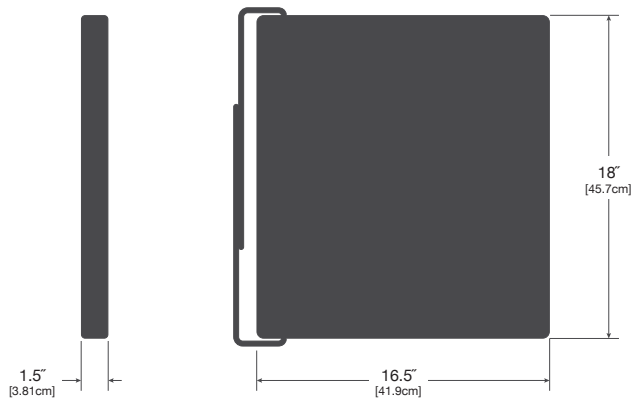

cast charcoal: AC-S-40483

black: AC-S-5408

cloud: AC-S-5492

canvas white: AC-S-57003

canvas regatta: AC-S-5439

canvas red: AC-S-5403

canvas navy: AC-S-5439

cast silver: AC-S-40433

canvas grey: AC-S-54048

canvas fern: AC-S-5487

cast petal: AC-S-40431

collection: accessories

material: sunbrella acrylic fibers

dimensions: width: 18" (45.7cm)
depth: 16.25" (41.3cm)
height: 1.5" (3.8cm)

weight: 1 lb (0.45kg)

works with:

adirondack

lollygagger

cabrio

shipping dimensions: 18" x 18" x 2"
shipping weight: 2 lbs (.91kg)

ships standard
no assembly required