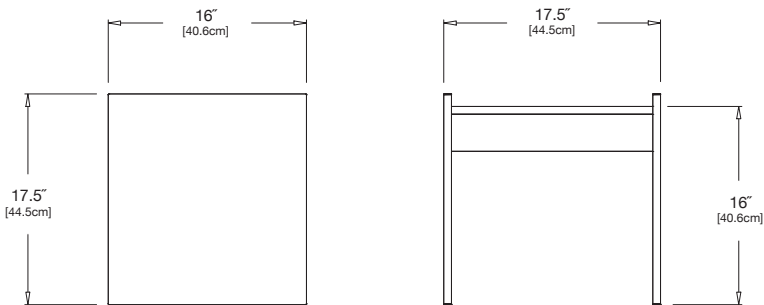

**sunset:** SC-ST-OR

**collection:** salmela

**material:** HDPE

**dimensions:** width: 17.5" (44.5cm)  
depth: 16" (40.6cm)  
height: 16" (40.6cm)

**weight:** 20 lbs (9.1kg)

**pairs well with lussi chair.**

**shipping dimensions:** 18" x 18" x 4"  
**shipping weight:** 22 lbs (10.0kg)

shipped flat packed  
some assembly required