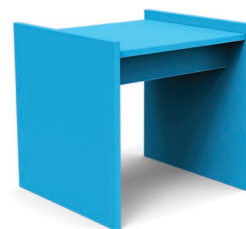

**charcoal:** SC-ST-CG

**black:** SC-ST-BL

**cloud:** SC-ST-CW

**leaf:** SC-ST-LG

**apple red:** SC-ST-AR

**driftwood:** SC-ST-DW

**navy blue:** SC-ST-NB

**sky:** SC-ST-SB

**sunset:** SC-ST-OR

**collection:** salmela

**material:** HDPE

**dimensions:** width: 17.5" (44.5cm)  
depth: 16" (40.6cm)  
height: 16" (40.6cm)

**weight:** 20 lbs (9.1kg)

**pairs well with lussi chair.**

**shipping dimensions:** 18" x 18" x 4"  
**shipping weight:** 22 lbs (10.0kg)

shipped flat packed  
some assembly required