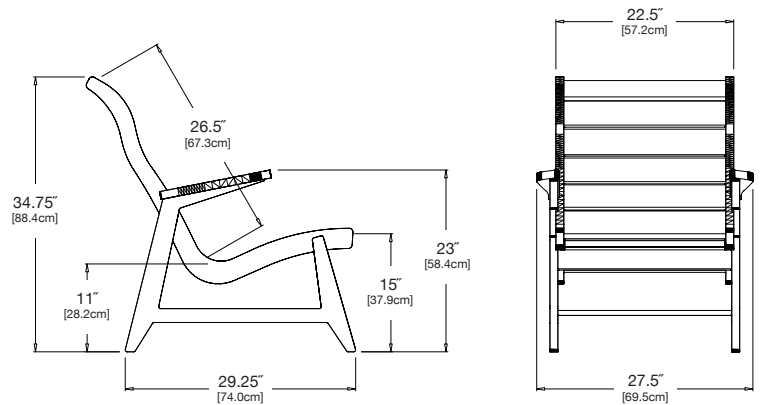

## rapson lounge chair

**SKU:** RR-HBL-(color code)

**dimensions:**  
width: 62" (69.5cm)  
depth: 29.25" (74.0cm)  
height: 34.75" (88.4cm)

**weight:**  
44 lbs (20.0kg)

**use with:**  
rapson ottoman

**shipping dimensions:** 24" x 32" x 32"  
**shipping weight:** 60 lbs (27.2kg)

## rapson rocking chair

**SKU:** RR-HBR-(color code)

**dimensions:**  
width: 27.5" (69.5cm)  
depth: 36" (76.2cm)  
height: 30" (88.7cm)

**weight:**  
45 lbs (20.4kg)

**use with:**  
rapson ottoman

**shipping dimensions:** 24" x 32" x 32"  
**shipping weight:** 62 lbs (28.1kg)