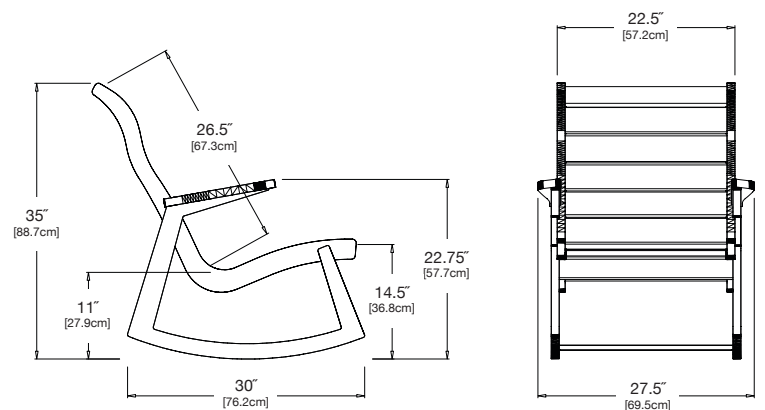

## rapson lounge chair

**SKU:** RR-HBL-(color code)

**dimensions:**  
width: 62" (69.5cm)  
depth: 29.25" (74.0cm)  
height: 34.75" (88.4cm)

**weight:**  
44 lbs (20.0kg)

**use with:**  
rapson ottoman

**shipping dimensions:** 24" x 32" x 32"  
**shipping weight:** 60 lbs (27.2kg)

## rapson rocking chair

**SKU:** RR-HBR-(color code)

**dimensions:**  
width: 27.5" (69.5cm)  
depth: 36" (76.2cm)  
height: 30" (88.7cm)

**weight:**  
45 lbs (20.4kg)

**use with:**  
rapson ottoman

**shipping dimensions:** 24" x 32" x 32"  
**shipping weight:** 62 lbs (28.1kg)