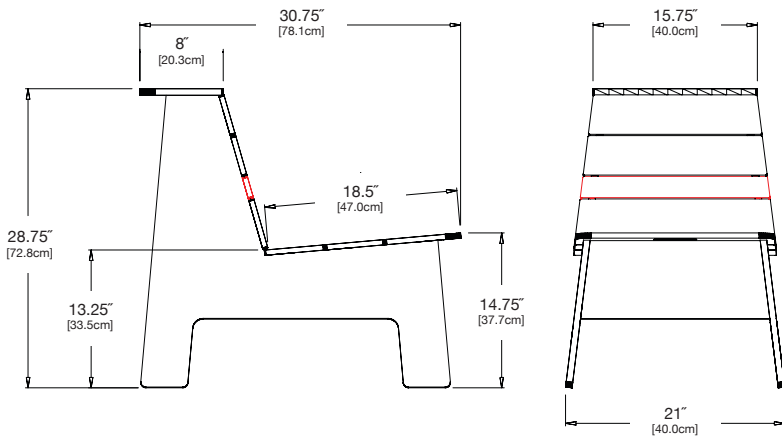

collection: racer

material: HDPE

dimensions: width: 21" (53.3cm)
depth: 30.75" (78.1cm)
height: 28.75" (72.8cm)

weight: 38 lbs (17.2kg)

pairs well with racer side car.

shipped flat packed
some assembly required

shipping dimensions: 30" x 6" x 30"
shipping weight: 44 lbs (20.0kg)