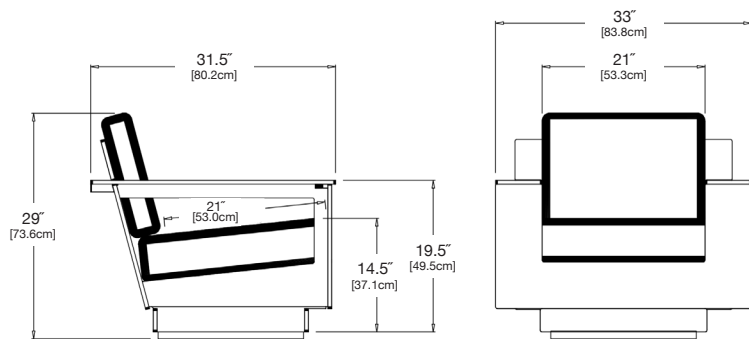

petal: 40431

fern: 5487

collection: nisswa

material: HDPE

dimensions: width: 33" (83.8cm)
depth: 14" (80.2cm)
height: 16" (73.4cm)

weight: 67 lbs (30.3kg)

pairs well with
nisswa ottoman.

shipping dimensions: pallet