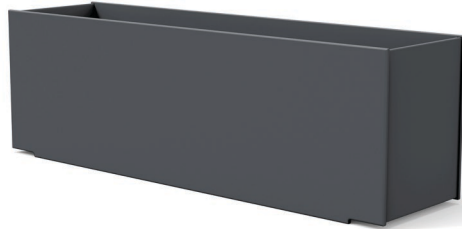

mondo triple

mondo quad

also available:
mondo single &
mondo double

collection:
planter

material:
HDPE

shipped flat packed
some assembly required