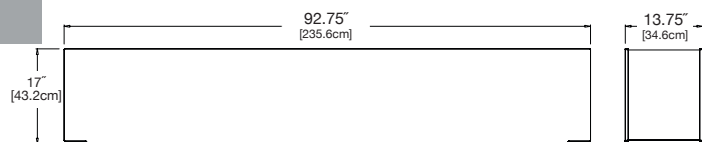

### mondo quad

**SKU:** FC-MQ50G-(color code)

**dimensions:** width: 53.5" (135.6cm)  
depth: 13.75" (34.6cm)  
height: 17" (43.2cm)

**weight:** 54 lbs (24.5kg)

**use with:**  
mondo planters

**shipping dimensions:** 18.5" x 4.5" x 54.5"  
**shipping weight:** 57 lbs (25.8kg)

### mondo quint

**SKU:** FC-MQ60G-(color code)

**dimensions:** width: 66.5" (168.9cm)  
depth: 13.75" (34.6cm)  
height: 17" (43.2cm)

**weight:** 70 lbs (31.8kg)

**use with:**  
mondo planters

**shipping dimensions:** 18" x 4" x 67"  
**shipping weight:** 73 lbs (33.1kg)

### mondo six

**SKU:** FC-MS70G-(color code)

**dimensions:** width: 79.75" (202.2cm)  
depth: 13.75" (34.6cm)  
height: 17" (43.2cm)

**weight:** 77 lbs (34.9kg)

**use with:**  
mondo planters

**shipping dimensions:** pallet  
**shipping weight:** 94 lbs (42.6kg)

### mondo seven

**SKU:** FC-MS80G-(color code)

**dimensions:** width: 92.75" (235.6cm)  
depth: 13.75" (34.6cm)  
height: 17" (43.2cm)

**weight:** 89 lbs (40.3kg)

**use with:**  
mondo planters

**shipping dimensions:** pallet  
**shipping weight:** 109.5 lbs (49.6kg)