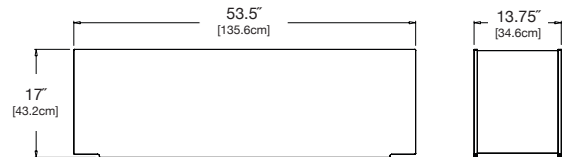

### single

**SKU:** FC-MS14G-(color code)

**dimensions:**

width: 14" (35.6cm)  
depth: 13.75" (34.6cm)  
height: 17" (43.2cm)

**weight:**

18 lbs (8.2kg)

**use with:**  
flora collection planters

**shipping dimensions:** 18" x 18" x 4"  
**shipping weight:** 21 lbs (9.5kg)

### double

**SKU:** FC-MG28G-(color code)

**dimensions:**

width: 27.25" (68.9cm)  
depth: 13.75" (34.6cm)  
height: 17" (43.2cm)

**weight:**

27 lbs (12.2kg)

**use with:**  
flora collection planters

**shipping dimensions:** 28" x 17" x 5"  
**shipping weight:** 33 lbs (15.0kg)

### mondo triple

**SKU:** FC-MT40G-(color code)

**dimensions:** width: 40.25" (102.2cm)  
depth: 13.75" (34.6cm)  
height: 17" (43.2cm)

**weight:** 42 lbs (19.1kg)

**use with:**  
mondo planters

**shipping dimensions:** 18" x 8" x 48"  
**shipping weight:** 46 lbs (20.9kg)

### mondo quad

**SKU:** FC-MQ50G-(color code)

**dimensions:** width: 53.5" (135.6cm)  
depth: 13.75" (34.6cm)  
height: 17" (43.2cm)

**weight:** 54 lbs (24.5kg)

**use with:**  
mondo planters

**shipping dimensions:** 18.5" x 4.5" x 54.5"  
**shipping weight:** 57 lbs (25.8kg)