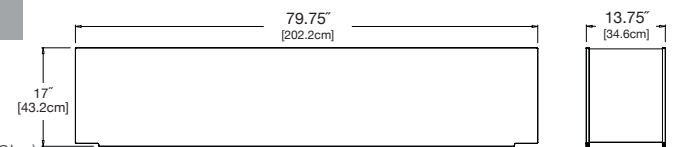

### double

**SKU:** FC-MG28G-(color code)

**dimensions:**

width: 27.25" (68.9cm)  
depth: 13.75" (34.6cm)  
height: 17" (43.2cm)

**weight:**

27 lbs (12.2kg)

**use with:**  
flora collection planters

**shipping dimensions:** 28" x 17" x 5"  
**shipping weight:** 33 lbs (15.0kg)

### mondo quad

**SKU:** FC-MQ50G-(color code)

**dimensions:** width: 53.5" (135.6cm)  
depth: 13.75" (34.6cm)  
height: 17" (43.2cm)

**weight:** 54 lbs (24.5kg)

**use with:**  
mondo planters

**shipping dimensions:** 18.5" x 4.5" x 54.5"  
**shipping weight:** 57 lbs (25.8kg)

### mondo quint

**SKU:** FC-MQ60G-(color code)

**dimensions:** width: 66.5" (168.9cm)  
depth: 13.75" (34.6cm)  
height: 17" (43.2cm)

**weight:** 70 lbs (31.8kg)

**use with:**  
mondo planters

**shipping dimensions:** 18" x 4" x 67"  
**shipping weight:** 73 lbs (33.1kg)

### mondo six

**SKU:** FC-MS70G-(color code)

**dimensions:** width: 79.75" (202.2cm)  
depth: 13.75" (34.6cm)  
height: 17" (43.2cm)

**weight:** 77 lbs (34.9kg)

**use with:**  
mondo planters

**shipping dimensions:** pallet  
**shipping weight:** 94 lbs (42.6kg)