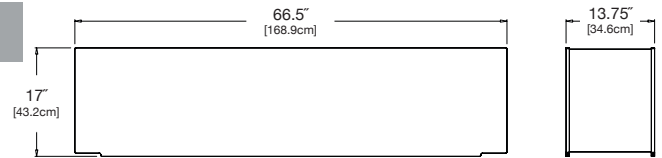

### double

**SKU:** FC-MG28G-(color code)

**dimensions:**

width: 27.25" (68.9cm)  
depth: 13.75" (34.6cm)  
height: 17" (43.2cm)

**weight:**

27 lbs (12.2kg)

**use with:**  
flora collection planters

**shipping dimensions:** 28" x 17" x 5"  
**shipping weight:** 33 lbs (15.0kg)

### mondo triple

**SKU:** FC-MT40G-(color code)

**dimensions:** width: 40.25" (102.2cm)  
depth: 13.75" (34.6cm)  
height: 17" (43.2cm)

**weight:** 42 lbs (19.1kg)

**use with:**  
mondo planters

**shipping dimensions:** 18" x 8" x 48"  
**shipping weight:** 46 lbs (20.9kg)

### mondo quad

**SKU:** FC-MQ50G-(color code)

**dimensions:** width: 53.5" (135.6cm)  
depth: 13.75" (34.6cm)  
height: 17" (43.2cm)

**weight:** 54 lbs (24.5kg)

**use with:**  
mondo planters

**shipping dimensions:** 18.5" x 4.5" x 54.5"  
**shipping weight:** 57 lbs (25.8kg)

### mondo quint

**SKU:** FC-MQ60G-(color code)

**dimensions:** width: 66.5" (168.9cm)  
depth: 13.75" (34.6cm)  
height: 17" (43.2cm)

**weight:** 70 lbs (31.8kg)

**use with:**  
mondo planters

**shipping dimensions:** 18" x 4" x 67"  
**shipping weight:** 73 lbs (33.1kg)