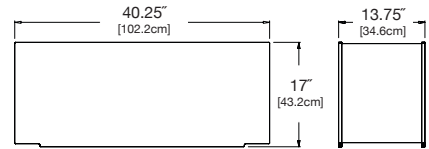

### single

**SKU:** FC-MS14G-(color code)

**dimensions:**

width: 14" (35.6cm)  
depth: 13.75" (34.6cm)  
height: 17" (43.2cm)

**weight:**

18 lbs (8.2kg)

**use with:**  
flora collection planters

**shipping dimensions:** 18" x 18" x 4"  
**shipping weight:** 21 lbs (9.5kg)

### double

**SKU:** FC-MG28G-(color code)

**dimensions:**

width: 27.25" (68.9cm)  
depth: 13.75" (34.6cm)  
height: 17" (43.2cm)

**weight:**

27 lbs (12.2kg)

**use with:**  
flora collection planters

**shipping dimensions:** 28" x 17" x 5"  
**shipping weight:** 33 lbs (15.0kg)

### mondo triple

**SKU:** FC-MT40G-(color code)

**dimensions:** width: 40.25" (102.2cm)  
depth: 13.75" (34.6cm)  
height: 17" (43.2cm)

**weight:** 42 lbs (19.1kg)

**use with:**  
mondo planters

**shipping dimensions:** 18" x 8" x 48"  
**shipping weight:** 46 lbs (20.9kg)

### mondo quad

**SKU:** FC-MQ50G-(color code)

**dimensions:** width: 53.5" (135.6cm)  
depth: 13.75" (34.6cm)  
height: 17" (43.2cm)

**weight:** 54 lbs (24.5kg)

**use with:**  
mondo planters

**shipping dimensions:** 18.5" x 4.5" x 54.5"  
**shipping weight:** 57 lbs (25.8kg)