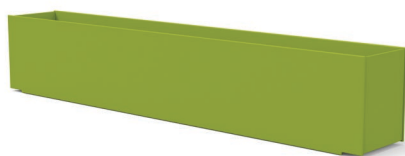

### mondo quint

**SKU:** FC-MQ60G-(color code)

**dimensions:** width: 66.5" (168.9cm)  
depth: 13.75" (34.6cm)  
height: 17" (43.2cm)

**weight:** 70 lbs (31.8kg)

**use with:**  
mondo planters

**shipping dimensions:** 18" x 4" x 67"  
**shipping weight:** 73 lbs (33.1kg)

### mondo six

**SKU:** FC-MS70G-(color code)

**dimensions:** width: 79.75" (202.2cm)  
depth: 13.75" (34.6cm)  
height: 17" (43.2cm)

**weight:** 77 lbs (34.9kg)

**use with:**  
mondo planters

**shipping dimensions:** pallet  
**shipping weight:** 94 lbs (42.6kg)