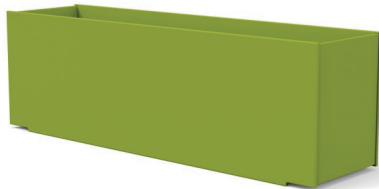

### mondo triple

**SKU:** FC-MT40G-(color code)

**dimensions:** width: 40.25" (102.2cm)  
depth: 13.75" (34.6cm)  
height: 17" (43.2cm)

**weight:** 42 lbs (19.1kg)

**use with:**  
mondo planters

**shipping dimensions:** 18" x 8" x 48"  
**shipping weight:** 46 lbs (20.9kg)

### mondo quad

**SKU:** FC-MQ50G-(color code)

**dimensions:** width: 53.5" (135.6cm)  
depth: 13.75" (34.6cm)  
height: 17" (43.2cm)

**weight:** 54 lbs (24.5kg)

**use with:**  
mondo planters

**shipping dimensions:** 18.5" x 4.5" x 54.5"  
**shipping weight:** 57 lbs (25.8kg)