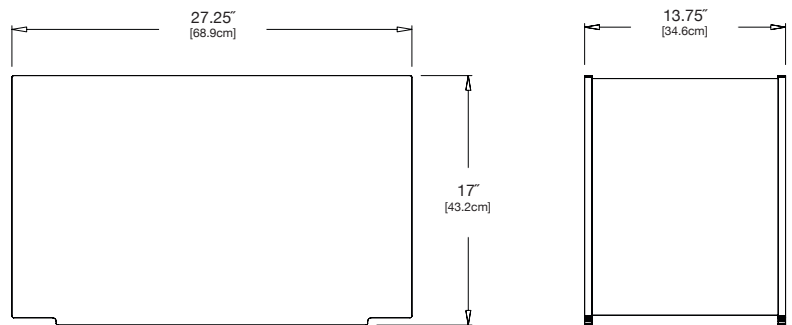

### single

**SKU:** FC-MS14G-(color code)

**dimensions:**

width: 14" (35.6cm)  
depth: 13.75" (34.6cm)  
height: 17" (43.2cm)

**weight:**

18 lbs (8.2kg)

**use with:**  
flora collection planters

**shipping dimensions:** 18" x 18" x 4"  
**shipping weight:** 21 lbs (9.5kg)

### double

**SKU:** FC-MG28G-(color code)

**dimensions:**

width: 27.25" (68.9cm)  
depth: 13.75" (34.6cm)  
height: 17" (43.2cm)

**weight:**

27 lbs (12.2kg)

**use with:**  
flora collection planters

**shipping dimensions:** 28" x 17" x 5"  
**shipping weight:** 33 lbs (15.0kg)

### mondo triple

**SKU:** FC-MT40G-(color code)

**dimensions:** width: 40.25" (102.2cm)  
depth: 13.75" (34.6cm)  
height: 17" (43.2cm)

**weight:** 42 lbs (19.1kg)

**use with:**  
mondo planters

**shipping dimensions:** 18" x 8" x 48"  
**shipping weight:** 46 lbs (20.9kg)

### mondo quad

**SKU:** FC-MQ50G-(color code)

**dimensions:** width: 53.5" (135.6cm)  
depth: 13.75" (34.6cm)  
height: 17" (43.2cm)

**weight:** 54 lbs (24.5kg)

**use with:**  
mondo planters

**shipping dimensions:** 18.5" x 4.5" x 54.5"  
**shipping weight:** 57 lbs (25.8kg)