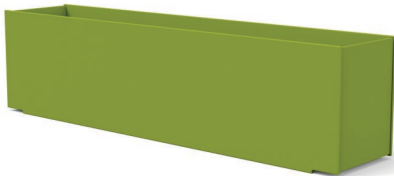

### mondo quad

**SKU:** FC-MQ50G-(color code)

**dimensions:** width: 53.5" (135.6cm)  
depth: 13.75" (34.6cm)  
height: 17" (43.2cm)

**weight:** 54 lbs (24.5kg)

**use with:**  
mondo planters

**shipping dimensions:** 18.5" x 4.5" x 54.5"  
**shipping weight:** 57 lbs (25.8kg)

### mondo quint

**SKU:** FC-MQ60G-(color code)

**dimensions:** width: 66.5" (168.9cm)  
depth: 13.75" (34.6cm)  
height: 17" (43.2cm)

**weight:** 70 lbs (31.8kg)

**use with:**  
mondo planters

**shipping dimensions:** 18" x 4" x 67"  
**shipping weight:** 73 lbs (33.1kg)