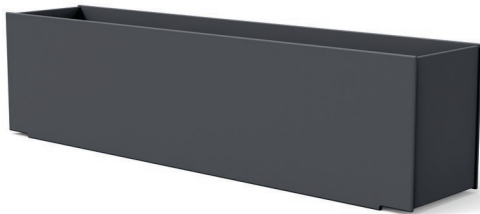

mondo quint