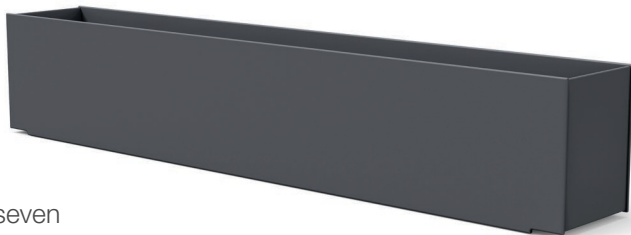

mondo seven

charcoal: color code CG

also available:
mondo single &
mondo double

collection:
planter

material:
HDPE

shipped flat packed
some assembly required