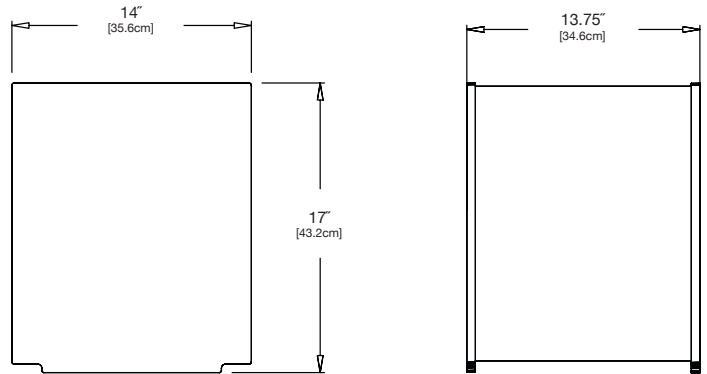

### single

**SKU:** FC-MS14G-(color code)

**dimensions:**

width: 14" (35.6cm)  
depth: 13.75" (34.6cm)  
height: 17" (43.2cm)

**weight:**

18 lbs (8.2kg)

**use with:**  
flora collection planters

**shipping dimensions:** 18" x 18" x 4"  
**shipping weight:** 21 lbs (9.5kg)

### double

**SKU:** FC-MG28G-(color code)

**dimensions:**

width: 27.25" (68.9cm)  
depth: 13.75" (34.6cm)  
height: 17" (43.2cm)

**weight:**

27 lbs (12.2kg)

**use with:**  
flora collection planters

**shipping dimensions:** 28" x 17" x 5"  
**shipping weight:** 33 lbs (15.0kg)

### mondo triple

**SKU:** FC-MT40G-(color code)

**dimensions:** width: 40.25" (102.2cm)  
depth: 13.75" (34.6cm)  
height: 17" (43.2cm)

**weight:** 42 lbs (19.1kg)

**use with:**  
mondo planters

**shipping dimensions:** 18" x 8" x 48"  
**shipping weight:** 46 lbs (20.9kg)

### mondo quad

**SKU:** FC-MQ50G-(color code)

**dimensions:** width: 53.5" (135.6cm)  
depth: 13.75" (34.6cm)  
height: 17" (43.2cm)

**weight:** 54 lbs (24.5kg)

**use with:**  
mondo planters

**shipping dimensions:** 18.5" x 4.5" x 54.5"  
**shipping weight:** 57 lbs (25.8kg)