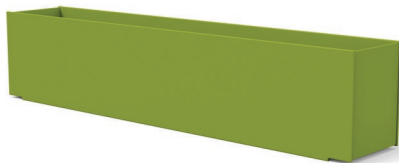

### mondo quad

**SKU:** FC-MQ50G-(color code)

**dimensions:** width: 53.5" (135.6cm)  
depth: 13.75" (34.6cm)  
height: 17" (43.2cm)

**weight:** 54 lbs (24.5kg)

**use with:**  
mondo planters

**shipping dimensions:** 18.5" x 4.5" x 54.5"  
**shipping weight:** 57 lbs (25.8kg)

### mondo quint

**SKU:** FC-MQ60G-(color code)

**dimensions:** width: 66.5" (168.9cm)  
depth: 13.75" (34.6cm)  
height: 17" (43.2cm)

**weight:** 70 lbs (31.8kg)

**use with:**  
mondo planters

**shipping dimensions:** 18" x 4" x 67"  
**shipping weight:** 73 lbs (33.1kg)