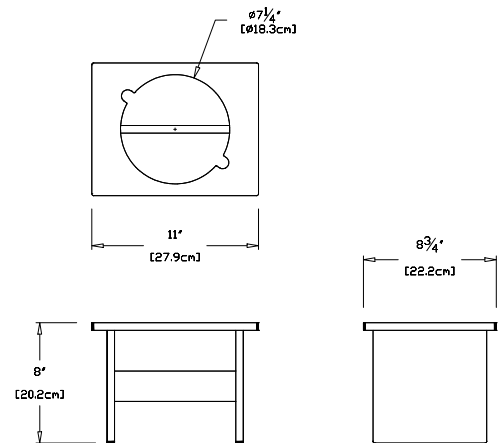

sunset: color code OR

small

SKU: PT-SS-(color code)

dimensions:

width: 9.5" (24.2cm)
depth: 7.25" (18.5cm)
height: 5" (12.7cm)

weight:

2 lbs (.9kg)

16
reclaimed
milk jugs

shipping dimensions: 10" x 8" x 6"
shipping weight: 2.6 lbs (1.2kg)

medium

SKU: PT-SM-(color code)

dimensions:

width: 11" (27.9cm)
depth: 8.75" (22.2cm)
height: 8" (20.2cm)

weight:

3 lbs (1.4kg)

24
reclaimed
milk jugs

shipping dimensions: 11" x 9" x 9"
shipping weight: 4 lbs (1.9kg)

large

SKU: PT-SL-(color code)

dimensions:

width: 12.5" (32.0cm)
depth: 10.5" (26.4cm)
height: 11" (27.9cm)

weight:

5 lbs (2.3kg)

40
reclaimed
milk jugs

shipping dimensions: 12" x 12" x 13"
shipping weight: 6.6 lbs (3.0kg)