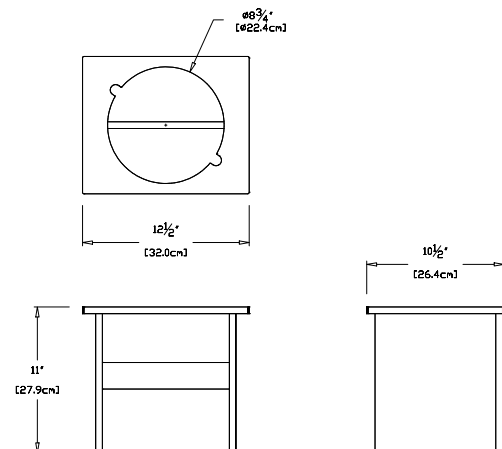

sunset: color code OR

small

SKU: PT-SS-(color code)

dimensions:

width: 9.5" (24.2cm)
depth: 7.25" (18.5cm)
height: 5" (12.7cm)

weight:

2 lbs (.9kg)

16
reclaimed
milk jugs

shipping dimensions: 10" x 8" x 6"
shipping weight: 2.6 lbs (1.2kg)

medium

SKU: PT-SM-(color code)

dimensions:

width: 11" (27.9cm)
depth: 8.75" (22.2cm)
height: 8" (20.2cm)

weight:

3 lbs (1.4kg)

24
reclaimed
milk jugs

shipping dimensions: 11" x 9" x 9"
shipping weight: 4 lbs (1.9kg)

large

SKU: PT-SL-(color code)

dimensions:

width: 12.5" (32.0cm)
depth: 10.5" (26.4cm)
height: 11" (27.9cm)

weight:

5 lbs (2.3kg)

40
reclaimed
milk jugs

shipping dimensions: 12" x 12" x 13"
shipping weight: 6.6 lbs (3.0kg)