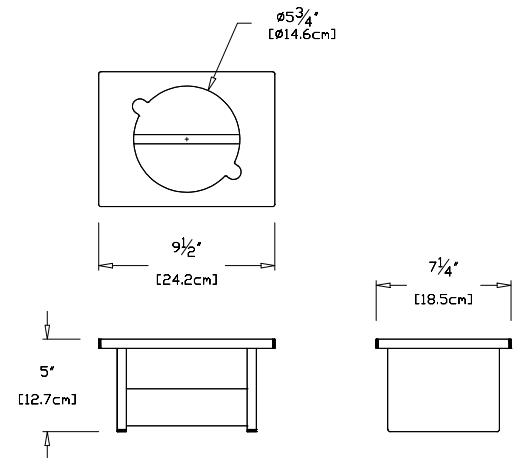

sunset: color code OR

small

SKU: PT-SS-(color code)

dimensions:

width: 9.5" (24.2cm)
depth: 7.25" (18.5cm)
height: 5" (12.7cm)

weight:

2 lbs (.9kg)

16
reclaimed
milk jugs

shipping dimensions: 10" x 8" x 6"
shipping weight: 2.6 lbs (1.2kg)

medium

SKU: PT-SM-(color code)

dimensions:

width: 11" (27.9cm)
depth: 8.75" (22.2cm)
height: 8" (20.2cm)

weight:

3 lbs (1.4kg)

24
reclaimed
milk jugs

shipping dimensions: 11" x 9" x 9"
shipping weight: 4 lbs (1.9kg)

large

SKU: PT-SL-(color code)

dimensions:

width: 12.5" (32.0cm)
depth: 10.5" (26.4cm)
height: 11" (27.9cm)

weight:

5 lbs (2.3kg)

40
reclaimed
milk jugs

shipping dimensions: 12" x 12" x 13"
shipping weight: 6.6 lbs (3.0kg)