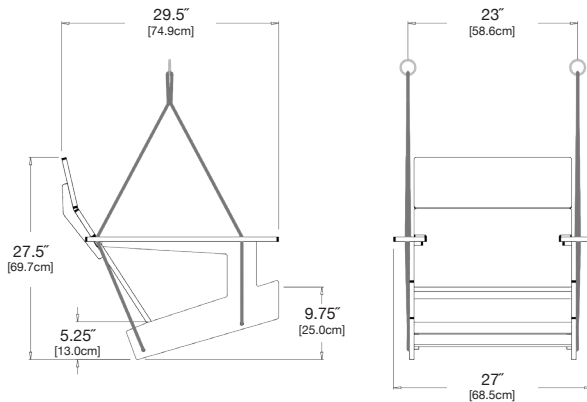

*for residential use only

charcoal: LC-LLS-CG