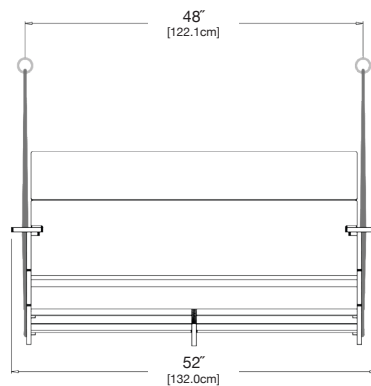

driftwood: LC-LPS-DW