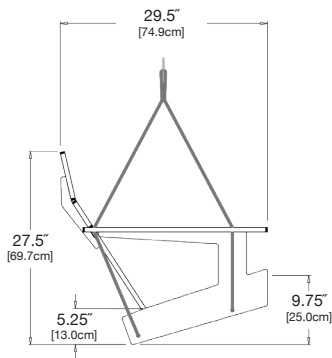

driftwood: LC-LPS-DW