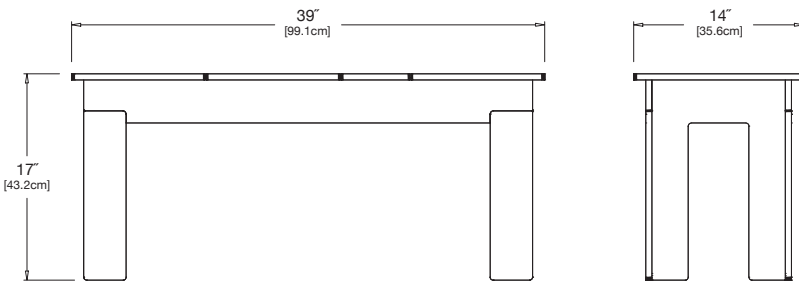

**sunset:** LC-LB-OR

**collection:** lollygagger

**material:** HDPE

**dimensions:** width: 39" (99.1cm)  
depth: 14" (35.6cm)  
height: 17" (43.2cm)

**weight:** 25 lbs (11.3kg)

**shipping dimensions:** 18" x 4" x 48"