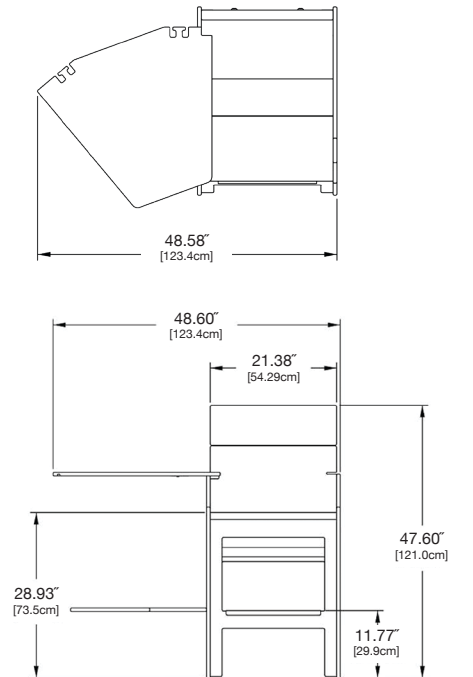

## bridge

**SKU:** LL-LC-HRCB-(color code)

**dimensions:**  
width: 40.9" (104.0cm)  
depth: 30.5" (77.3cm)  
height: 47.6" (121.0cm)

**weight:**  
67 lbs (30.4kg)

**use with:**  
hi-rise chair to create a complete set

**shipping dimensions:** 36.5" x 5.5" x 31"  
**shipping weight:** 75 lbs (34.0kg)

## bridge 40

**SKU:** LL-LC-HRCB40-(color code)

**dimensions:**  
width: 48.6" (123.4cm)  
depth: 30.5" (77.3cm)  
height: 47.6" (121.0cm)

**weight:**  
68.5 lbs (31.1kg)

**use with:**  
hi-rise chair to create a complete set

**shipping dimensions:** 36.5" x 5.5" x 31"  
**shipping weight:** 77 lbs (34.9kg)