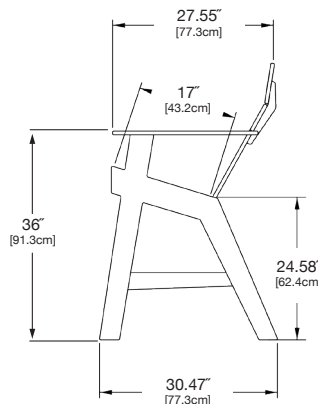

## bridge

**SKU:** LL-LC-HRCB-(color code)

**dimensions:**  
width: 40.9" (104.0cm)  
depth: 30.5" (77.3cm)  
height: 47.6" (121.0cm)

**weight:**  
67 lbs (30.4kg)

**use with:**  
hi-rise chair to create a complete set

**shipping dimensions:** 36.5" x 5.5" x 31"  
**shipping weight:** 75 lbs (34.0kg)

## bridge 40

**SKU:** LL-LC-HRCB40-(color code)

**dimensions:**  
width: 48.6" (123.4cm)  
depth: 30.5" (77.3cm)  
height: 47.6" (121.0cm)

**weight:**  
68.5 lbs (31.1kg)

**use with:**  
hi-rise chair to create a complete set

**shipping dimensions:** 36.5" x 5.5" x 31"  
**shipping weight:** 77 lbs (34.9kg)