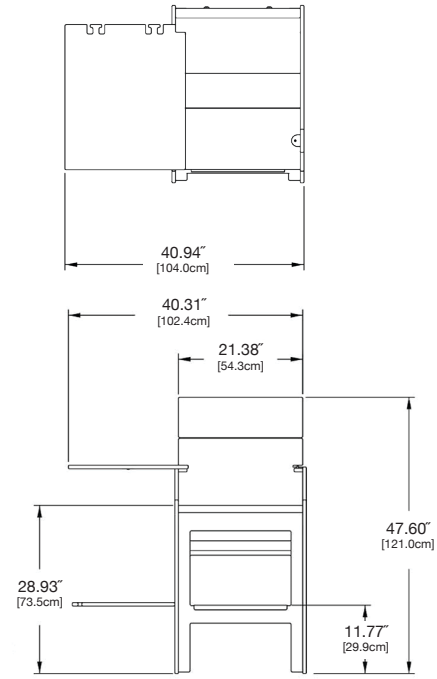

## bridge

**SKU:** LL-LC-HRCB-(color code)

**dimensions:**  
width: 40.9" (104.0cm)  
depth: 30.5" (77.3cm)  
height: 47.6" (121.0cm)

**weight:**  
67 lbs (30.4kg)

**use with:**  
hi-rise chair to create a complete set

**shipping dimensions:** 36.5" x 5.5" x 31"  
**shipping weight:** 75 lbs (34.0kg)

## bridge 40

**SKU:** LL-LC-HRCB40-(color code)

**dimensions:**  
width: 48.6" (123.4cm)  
depth: 30.5" (77.3cm)  
height: 47.6" (121.0cm)

**weight:**  
68.5 lbs (31.1kg)

**use with:**  
hi-rise chair to create a complete set

**shipping dimensions:** 36.5" x 5.5" x 31"  
**shipping weight:** 77 lbs (34.9kg)