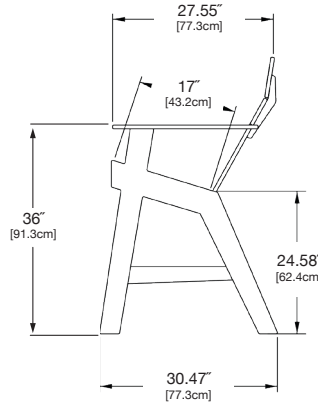

## bridge

**SKU:** LL-LC-HRCB-(color code)

**dimensions:**  
width: 40.9" (104.0cm)  
depth: 30.5" (77.3cm)  
height: 47.6" (121.0cm)

**weight:**  
67 lbs (30.4kg)

**use with:**  
hi-rise chair to create a complete set

**shipping dimensions:** 36.5" x 5.5" x 31"  
**shipping weight:** 75 lbs (34.0kg)

## bridge 40

**SKU:** LL-LC-HRCB40-(color code)

**dimensions:**  
width: 48.6" (123.4cm)  
depth: 30.5" (77.3cm)  
height: 47.6" (121.0cm)

**weight:**  
68.5 lbs (31.1kg)

**use with:**  
hi-rise chair to create a complete set

**shipping dimensions:** 36.5" x 5.5" x 31"  
**shipping weight:** 77 lbs (34.9kg)