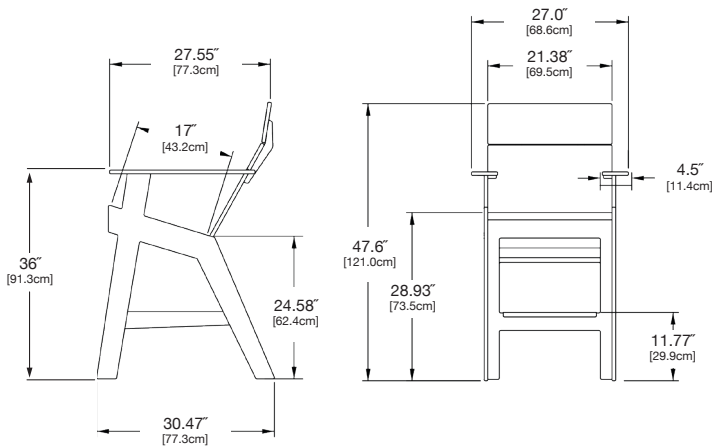

collection: lollygagger

material: HDPE

dimensions: width: 27" (68.5cm)
depth: 30.5" (77.3cm)
height: 47.6" (121.0cm)

weight: 51.5 lbs (23.4kg)

**pair with lollygagger hi-rise
with bridge to create a set.**

shipped flat packed
some assembly required

shipping dimensions: 36.5" x 5.5" x 31"
shipping weight: 60 lbs (27.2kg)