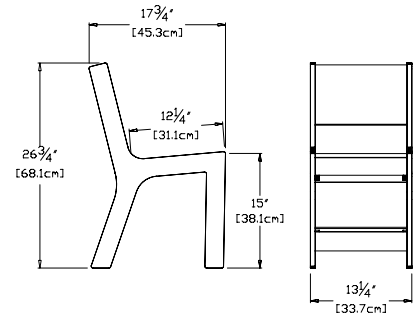

SKU: KD-C-(color code)

dimensions:
width: 13.25" (33.7cm)
depth: 17.75" (45.3cm)
height: 26.75" (68.1cm)

weight:
9 lbs (4.1kg)

shipping dimensions: 28" x 4" x 24"
shipping weight: 14 lbs (6.4kg)

kids play table

SKU: KD-PT-(color code)

dimensions:
width: 34" (86.4cm)
depth: 34" (86.4cm)
height: 22" (55.9cm)

weight:
39 lbs (17.7kg)

shipping dimensions: 37" x 4" x 30"
shipping weight: 44 lbs (20.0kg)

BBO₂ chair

SKU: KD-BBO2C-(color code)

dimensions:
width: 13.25" (33.4cm)
depth: 18.5" (46.8cm)
height: 23" (58.4cm)

weight:
11 lbs (5.0kg)

shipping dimensions: 24" x 18" x 4"
shipping weight: 14 lbs (6.4kg)

BBO₂ table

SKU: KD-BBO2T-(color code)

dimensions:
width: 32" (81.3cm)
depth: 32" (81.3cm)
height: 18" (45.7cm)

weight:
35 lbs (15.9kg)

shipping dimensions: 24" x 4" x 48"
shipping weight: 45 lbs (20.4kg)