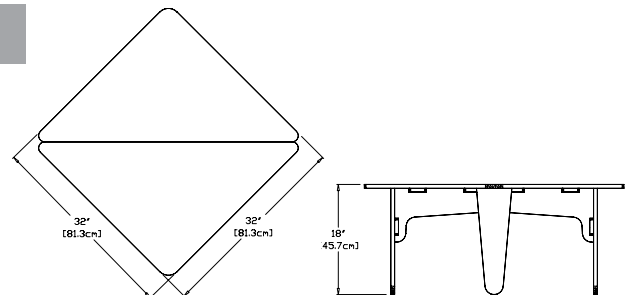

SKU: KD-C-(color code)

dimensions:
width: 13.25" (33.7cm)
depth: 17.75" (45.3cm)
height: 26.75" (68.1cm)

weight:
9 lbs (4.1kg)

shipping dimensions: 28" x 4" x 24"
shipping weight: 14 lbs (6.4kg)

kids play table

SKU: KD-PT-(color code)

dimensions:
width: 34" (86.4cm)
depth: 34" (86.4cm)
height: 22" (55.9cm)

weight:
39 lbs (17.7kg)

shipping dimensions: 37" x 4" x 30"
shipping weight: 44 lbs (20.0kg)

BBO₂ chair

SKU: KD-BBO2C-(color code)

dimensions:
width: 13.25" (33.4cm)
depth: 18.5" (46.8cm)
height: 23" (58.4cm)

weight:
11 lbs (5.0kg)

shipping dimensions: 24" x 18" x 4"
shipping weight: 14 lbs (6.4kg)

BBO₂ table

SKU: KD-BBO2T-(color code)

dimensions:
width: 32" (81.3cm)
depth: 32" (81.3cm)
height: 18" (45.7cm)

weight:
35 lbs (15.9kg)

shipping dimensions: 24" x 4" x 48"
shipping weight: 45 lbs (20.4kg)