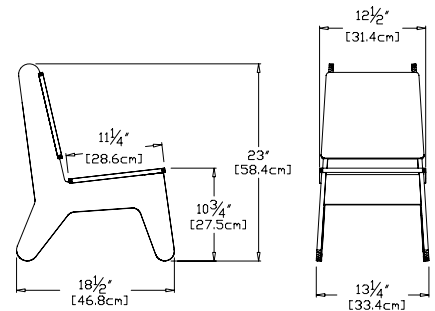

SKU: KD-C-(color code)

dimensions:
width: 13.25" (33.7cm)
depth: 17.75" (45.3cm)
height: 26.75" (68.1cm)

weight:
9 lbs (4.1kg)

shipping dimensions: 28" x 4" x 24"
shipping weight: 14 lbs (6.4kg)

kids play table

SKU: KD-PT-(color code)

dimensions:
width: 34" (86.4cm)
depth: 34" (86.4cm)
height: 22" (55.9cm)

weight:
39 lbs (17.7kg)

shipping dimensions: 37" x 4" x 30"
shipping weight: 44 lbs (20.0kg)

BBO₂ chair

SKU: KD-BBO2C-(color code)

dimensions:
width: 13.25" (33.4cm)
depth: 18.5" (46.8cm)
height: 23" (58.4cm)

weight:
11 lbs (5.0kg)

shipping dimensions: 24" x 18" x 4"
shipping weight: 14 lbs (6.4kg)

BBO₂ table

SKU: KD-BBO2T-(color code)

dimensions:
width: 32" (81.3cm)
depth: 32" (81.3cm)
height: 18" (45.7cm)

weight:
35 lbs (15.9kg)

shipping dimensions: 24" x 4" x 48"
shipping weight: 45 lbs (20.4kg)