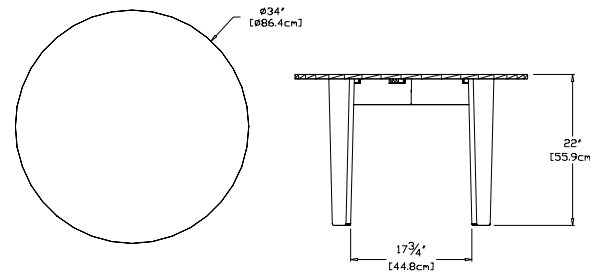

SKU: KD-C-(color code)

dimensions:
width: 13.25" (33.7cm)
depth: 17.75" (45.3cm)
height: 26.75" (68.1cm)

weight:
9 lbs (4.1kg)

shipping dimensions: 28" x 4" x 24"
shipping weight: 14 lbs (6.4kg)

kids play table

SKU: KD-PT-(color code)

dimensions:
width: 34" (86.4cm)
depth: 34" (86.4cm)
height: 22" (55.9cm)

weight:
39 lbs (17.7kg)

shipping dimensions: 37" x 4" x 30"
shipping weight: 44 lbs (20.0kg)

BBO₂ chair

SKU: KD-BBO2C-(color code)

dimensions:
width: 13.25" (33.4cm)
depth: 18.5" (46.8cm)
height: 23" (58.4cm)

weight:
11 lbs (5.0kg)

shipping dimensions: 24" x 18" x 4"
shipping weight: 14 lbs (6.4kg)

BBO₂ table

SKU: KD-BBO2T-(color code)

dimensions:
width: 32" (81.3cm)
depth: 32" (81.3cm)
height: 18" (45.7cm)

weight:
35 lbs (15.9kg)

shipping dimensions: 24" x 4" x 48"
shipping weight: 45 lbs (20.4kg)